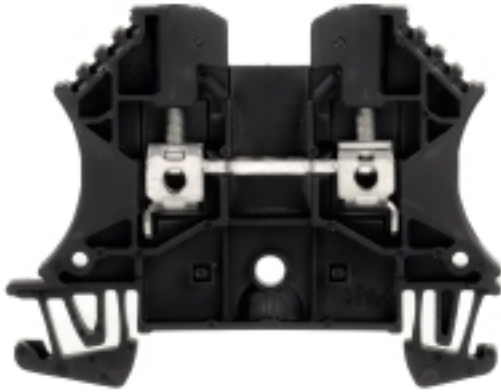

**W-Series
WDU 2.5 SW**

Weidmüller Interface GmbH & Co. KG
Klingenbergstraße 16
D-32758 Detmold
Germany
Fon: +49 5231 14-0
Fax: +49 5231 14-292083
www.weidmueller.com

The versatile and extensive range of products - from 0.05 mm² to 300 mm² - means that you have diverse options for your applications at your disposal.
Hardened steel for mechanical strength and high-quality tinned copper for optimum conductivity. All materials comply with RoHS requirements and have been tested to current environment guidelines.

General ordering data

Type	WDU 2.5 SW
Order No.	1020010000
Version	Feed-through terminal, Screw connection, 2.5 mm², 800 V, 24 A, Black
GTIN (EAN)	4008190297749
Qty.	100 pc(s).