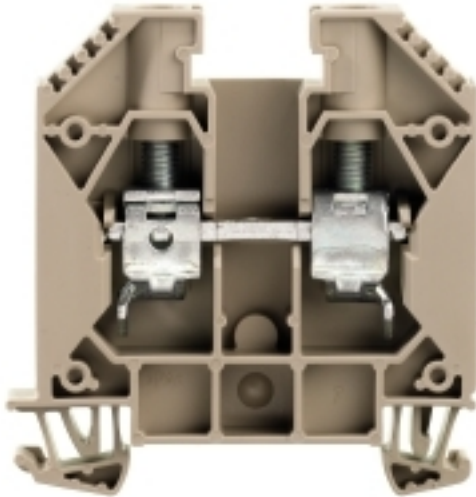

**W-Series
WDU 16**

Weidmüller Interface GmbH & Co. KG
Klingenbergstraße 16
D-32758 Detmold
Germany
Fon: +49 5231 14-0
Fax: +49 5231 14-292083
www.weidmueller.com

The versatile and extensive range of products - from 0.05 mm² to 300 mm² - means that you have diverse options for your applications at your disposal.
Hardened steel for mechanical strength and high-quality tinned copper for optimum conductivity. All materials comply with RoHS requirements and have been tested to current environment guidelines.

General ordering data

Type	WDU 16
Order No.	1020400000
Version	Feed-through terminal, Screw connection, 16 mm², 1000 V, 76 A, Dark Beige
GTIN (EAN)	4008190127794
Qty.	50 pc(s).