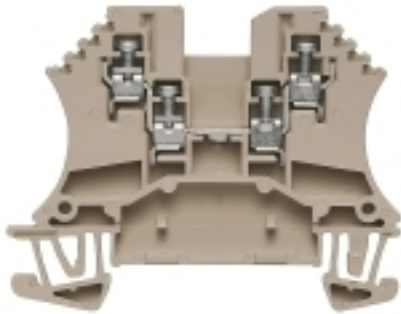

**W-Series
WDU 1.5/ZZ**

Weidmüller Interface GmbH & Co. KG
Klingenbergstraße 16
D-32758 Detmold
Germany
Fon: +49 5231 14-0
Fax: +49 5231 14-292083
www.weidmueller.com

The versatile and extensive range of products - from 0.05 mm² to 300 mm² - means that you have diverse options for your applications at your disposal.

Hardened steel for mechanical strength and high-quality tinned copper for optimum conductivity. All materials comply with RoHS requirements and have been tested to current environment guidelines.

General ordering data

Type	WDU 1.5/ZZ
Order No.	103140000
Version	Feed-through terminal, Screw connection, 1.5 mm², 800 V, 17.5 A, Dark Beige
GTIN (EAN)	4008190148546
Qty.	100 pc(s).