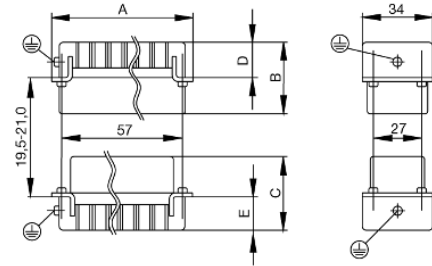

Data sheet

**HDC insert
HDC HE 10 FS**

Weidmüller Interface GmbH & Co. KG
Klingenbergstraße 16
D-32758 Detmold
Germany
Fon: +49 5231 14-0
Fax: +49 5231 14-292083
www.weidmueller.com

Drawings