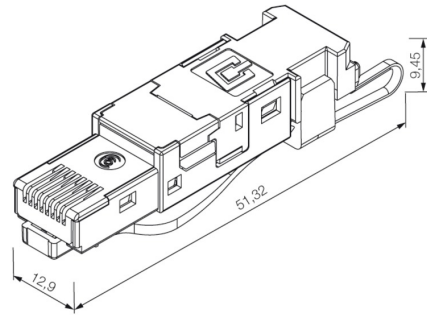

Dimensioned drawing