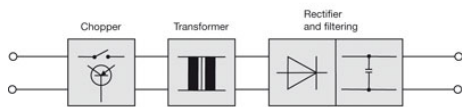

Data sheet

**ConnectPower
CP DCDC 50W 15V 3A**

Weidmüller Interface GmbH & Co. KG
Klingenbergstraße 16
D-32758 Detmold
Germany
Fon: +49 5231 14-0
Fax: +49 5231 14-292083
www.weidmueller.com

Drawings

Electric symbol