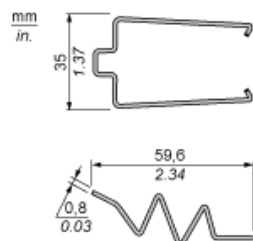

Main

| | |
|------------------------------------|--------------------|
| Range of product | Zelio Relay |
| Accessory / separate part category | Mounting accessory |
| Accessory / separate part type | Maintaining clamp |
| Sale per indivisible quantity | 10 |

Complementary

| | |
|---------------------------------------|--|
| Accessory material | Metal |
| Accessory / separate part destination | Zelio Relay RUM |
| Product compatibility | Socket RUZ (3 C/O) Socket RUZ (2 C/O) |
| Product weight | 0.001 kg |

Dimensions

Mounting