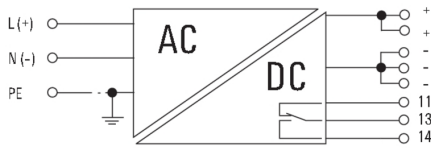

Data sheet

PROmax
PRO MAX 240W 24V 10A

Weidmüller Interface GmbH & Co. KG
Klingenbergstraße 16
D-32758 Detmold
Germany
Fon: +49 5231 14-0
Fax: +49 5231 14-292083
www.weidmueller.com

Drawings

Electric symbol