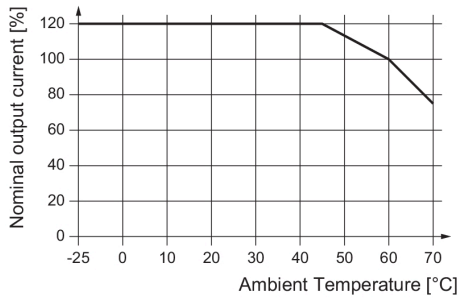

**ConnectPower
PRO DCDC 240W 24V 10A**

Weidmüller Interface GmbH & Co. KG
Klängenbergstraße 16
D-32758 Detmold
Germany
Fon: +49 5231 14-0
Fax: +49 5231 14-292083
www.weidmueller.com

Drawings

Derating curve

Event		LED (Gr/Ye/Rd) gr = "DC OK" Ye = "I > 90% I_N" Rd = "FAul T"	LED (Ye) "I low U_{IN}"	Transistor status outputs			Status relay
Input	Output			DC OK	I > 90% I_N	I low U_{IN}	
U_{IN} < 14 V	-	OFF	ON	Low	Low	Low	OFF
U_{IN} = 14...19.2 V *1)	I < 90% I_N	Gr	ON	High	Low	Low	ON
	I > 90% I_N	Ye	ON	High	High	Low	ON
	U < 20.4 V	Rd	ON	Low	Low	Low	OFF
U_{IN} > 19.2 V	I < 90% I_N	Gr	OFF	High	Low	High	ON
	I > 90% I_N	Ye	OFF	High	High	High	ON
	U < 20.4 V	Rd	OFF	Low	Low	High	OFF

Gr = grün / green / verde / verde / verde / verde / 绿色
Ye = gelb / yellow / jaune / giallo / amarillo / amarillo / 黄色
Rd = rot / red / rouge / rosso / rojo / vermelho / 红色
*1) während des Betriebes / during operations / en cours de fonctionnement / durante l'esercizio / durante el servicio / durante a operação / 运行过程中

Signal states