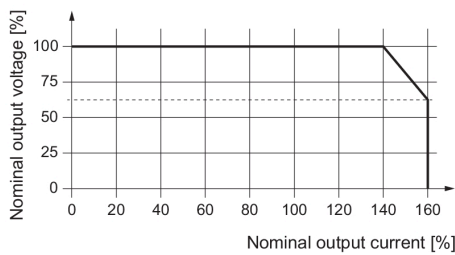

UI characteristic curve