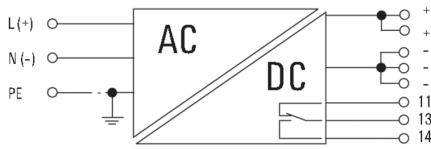

Datenblatt

PROmax
PRO MAX 960W 48V 20A

Weidmüller Interface GmbH & Co. KG
Klingenbergstraße 16
D-32758 Detmold
Germany
Fon: +49 5231 14-0
Fax: +49 5231 14-292083
www.weidmueller.com

Zeichnungen

Electric symbol