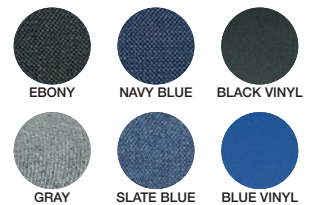

**ESD**

**BUILT TO ORDER**

Each chair is configured to your exact specifications – choice of arms, tilt, height range, base style, and glides/caster options.

Height Range	Base Style	Back Size	Seat Height Adjustment	Adjustment Mechanism	Footring	Standard Model #	ESD Model #	Cleanroom Class 100/ ISO 5 Model #	Cleanroom Class 1000/ ISO 6 Model #	Cleanroom Class 10000/ ISO7 Model #	ESD/CR Class 100/ ISO 5 Model #	ESD/CR Class 1000/ ISO 6 Model #	ESD/CR Class 10000/ ISO 7 Model #	
DESK	27" Black Nylon	Medium	17" – 22"	2 Way	-	6000M	-	-	-	-	-	-	-	
				3 Way	-	6001M	-	-	-	-	-	-	-	
				4 Way	-	6002M	-	-	-	-	-	-		
		Large	17" – 22"	Rocker	-	6003M	-	-	-	-	-	-	-	-
				2 Way	-	6000	-	-	-	-	-	-	-	
				3 Way	-	6001	-	-	-	-	-	-		
	27" Polished Aluminum	Medium	15 ½" – 21"	2 Way	-	9050M-S	9050M-E	9050M-C2	9050M-C3	9050M-C4	9050M-E2	9050M-E3	9050M-E4	
				3 Way	-	9051M-S	9051M-E	9051M-C2	9051M-C3	9051M-C4	9051M-E2	9051M-E3	9051M-E4	
				4 Way	-	9052M-S	9052M-E	9052M-C2	9052M-C3	9052M-C4	9052M-E2	9052M-E3	9052M-E4	
		Large	15 ½" – 21"	Rocker	-	9053M-S	-	-	-	-	-	-	-	
				2 Way	-	9050L-S	9050L-E	9050L-C2	9050L-C3	9050L-C4	9050L-E2	9050L-E3	9050L-E4	
				3 Way	-	9051L-S	9051L-E	9051L-C2	9051L-C3	9051L-C4	9051L-E2	9051L-E3	9051L-E4	
	Large	16 ½" – 22"	4 Way	-	9052L-S	9052L-E	9052L-C2	9052L-C3	9052L-C4	9052L-E2	9052L-E3	9052L-E4		
			4 Way	-	9052L-S	9052L-E	9052L-C2	9052L-C3	9052L-C4	9052L-E2	9052L-E3	9052L-E4		
			Rocker	-	9053L-S	-	-	-	-	-	-	-		
	MID	27" Black Nylon	Medium	20" – 27 ½"	2 Way	18" Adj Chrome	6300M	-	-	-	-	-	-	-
					3 Way	18" Adj Chrome	6301M	-	-	-	-	-	-	-
					4 Way	18" Adj Chrome	6302M	-	-	-	-	-	-	
Large			20" – 27 ½"	2 Way	18" Adj Chrome	6300	-	-	-	-	-	-	-	
				3 Way	18" Adj Chrome	6301	-	-	-	-	-	-	-	
				4 Way	18" Adj Chrome	6302	-	-	-	-	-	-		
27" Polished Aluminum		Medium	19" – 26 ½"	2 Way	20" Adj Chrome	9350M-S	9350M-E	9350M-C2	9350M-C3	9350M-C4	9350M-E2	9350M-E3	9350M-E4	
				3 Way	20" Adj Chrome	9351M-S	9351M-E	9351M-C2	9351M-C3	9351M-C4	9351M-E2	9351M-E3	9351M-E4	
				4 Way	20" Adj Chrome	9352M-S	9352M-E	9352M-C2	9352M-C3	9352M-C4	9352M-E2	9352M-E3	9352M-E4	
		Large	19" – 26 ½"	2 Way	20" Adj Chrome	9350L-S	9350L-E	9350L-C2	9350L-C3	9350L-C4	9350L-E2	9350L-E3	9350L-E4	
				3 Way	20" Adj Chrome	9351L-S	9351L-E	9351L-C2	9351L-C3	9351L-C4	9351L-E2	9351L-E3	9351L-E4	
				4 Way	20" Adj Chrome	9352L-S	9352L-E	9352L-C2	9352L-C3	9352L-C4	9352L-E2	9352L-E3	9352L-E4	
TALL	27" Black Nylon	Medium	24" – 34"	2 Way	18" Adj Chrome	6500M	-	-	-	-	-	-		
				3 Way	18" Adj Chrome	6501M	-	-	-	-	-	-		
				4 Way	18" Adj Chrome	6502M	-	-	-	-	-	-		
		Large	24" – 34"	2 Way	18" Adj Chrome	6500	-	-	-	-	-	-		
				3 Way	18" Adj Chrome	6501	-	-	-	-	-	-		
				4 Way	18" Adj Chrome	6502	-	-	-	-	-	-		
	27" Polished Aluminum	Medium	21 ½" – 31 ½"	2 Way	20" Adj Chrome	9550M-S	9550M-E	9550M-C2	9550M-C3	9550M-C4	9550M-E2	9550M-E3	9550M-E4	
				3 Way	20" Adj Chrome	9551M-S	9551M-E	9551M-C2	9551M-C3	9551M-C4	9551M-E2	9551M-E3	9551M-E4	
				4 Way	20" Adj Chrome	9552M-S	9552M-E	9552M-C2	9552M-C3	9552M-C4	9552M-E2	9552M-E3	9552M-E4	
		Large	21 ½" – 31 ½"	2 Way	20" Adj Chrome	9550L-S	9550L-E	9550L-C2	9550L-C3	9550L-C4	9550L-E2	9550L-E3	9550L-E4	
				3 Way	20" Adj Chrome	9551L-S	9551L-E	9551L-C2	9551L-C3	9551L-C4	9551L-E2	9551L-E3	9551L-E4	
				4 Way	20" Adj Chrome	9552L-S	9552L-E	9552L-C2	9552L-C3	9552L-C4	9552L-E2	9552L-E3	9552L-E4	