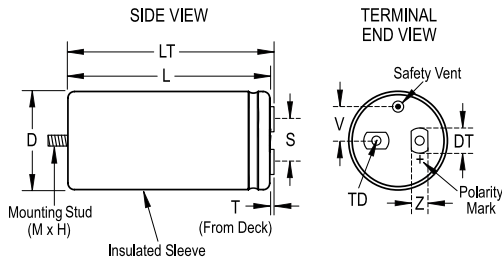

Capacitor, aluminum, 1800 uF, +/-20% Tol, -40/+85C, 550 VDC@85C

| General Information    |   |
|------------------------|---|
| Supplier:              | KEMET   |
| Application:           | General Purpose                                   |
| Part Type Description: | High Voltage Screw Terminal Aluminum Electrolytic |
| Style:                 | Screw Terminal                                    |
| Lead Type:             | Oval Threaded Inserts- M5                         |
| Mounting Type:         | Stud  |
| Weight:                | 690 g   |
| RoHS:                  | Yes   |

| Dimensions (mm) |           |           |
|-----------------|-----------|-----------|
| Symbol          | Dimension | Tolerance |
| D               | 77        | +/-1      |
| L               | 105       | +/-2      |
| LT              | 110.5     | +/-1      |
| S               | 31.8      | +/-0.5    |
| T               | 5.5       | +/-0.5    |
| TD              | 10        | MIN       |
| DT              | 13        | +/-0.5    |
| V               | 19        | NOM       |
| Z               | 10        | NOM       |

Notes:

- Dimensions D And L Include Sleaving
- MS (MxH) = M12x16

| Packaging Specifications |      |
|--------------------------|------|
| Package Kind:            | Bulk |