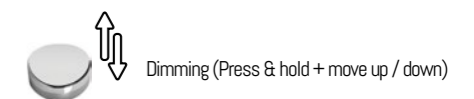

ON/OFF (1 click)

White / color mode (2 clicks)

Dimming (Turn)

Night mode (flip/flop)

Dimming (Press & hold + move up / down)

Color tuning (Press & hold + left / right)

Back to Preset color (Shake)

smart
PEBBLE

WIRELESS GESTURE CONTROL SWITCH

Bluetooth Smart enabled control switch using gesture to control AwoX light bulbs and SmartPLUG.

smart PEBBLE

SM-B

ON/OFF	Yes (press)
Dimming	Yes (turn or move up & down)
Preset ambient mode	2 modes (white & color)
Change ambient mode	Yes (shake)
White color tuning	Yes (Wave left & right)
Group / devices	2 (8 bulbs max)
Swing bulbs group	Yes (double press)
Smooth night on/off	Yes (flip/flop)
Gesture settings	Yes (smartphone)
Installation	Stiches / magnet / screw
Connectivity / distance	Bluetooth Smart / Up to 30 meters
Pairing	Auto pairing or via smartphone
Battery type / lifetime	CR2450 / 1 year
Dimensions (plate/pebble) / Weight	80x80mm / ø46 mm / 30g.