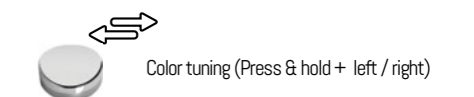

ON/OFF (1 click)

White / color mode (2 clicks)

Dimming (Turn)

Night mode (flip/flop)

Dimming (Press & hold + move up / down)

Color tuning (Press & hold + left / right)

Back to Preset color (Shake)

smart
PEBBLE

WIRELESS GESTURE CONTROL SWITCH

Bluetooth Smart enabled control switch using gesture to control AwoX light bulbs and SmartPLUG.

smart PEBBLE

SM-B

ON/OFF	Yes (press)
Dimming	Yes (turn or move up & down)
Preset ambient mode	2 modes (white & color)
Change ambient mode	Yes (shake)
White color tuning	Yes (Wave left & right)
Group / devices	2 (8 bulbs max)
Swing bulbs group	Yes (double press)
Smooth night on/off	Yes (flip/flop)
Gesture settings	Yes (smartphone)
Installation	Stiches / magnet / screw
Connectivity / distance	Bluetooth Smart / Up to 30 meters
Pairing	Auto pairing or via smartphone
Battery type / lifetime	CR2450 / 1 year
Dimensions (plate/pebble) / Weight	80x80mm / ø46 mm / 30g.