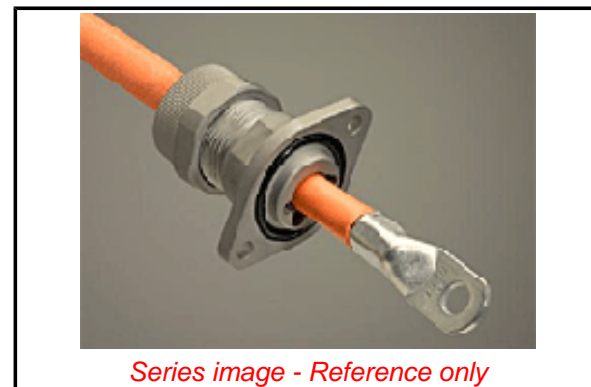

PLEASE CHECK WWW.MOLEX.COM FOR LATEST PART INFORMATION

Part Number: [1301990080](#)
Status: **Active**
Overview: [MAX-LOC® Plus Shielded Cord Grip Assemblies](#)
Description: Woodhead® MAX-LOC® Plus Shielded Cord-Grip Assembly, 3/0 AWG Cable with Black HNBR O-Ring and Grommet

Documents:

[3D Model](#) [Application Specification AS-130199-002 (PDF)](#)
[Drawing (PDF)](#) [RoHS Certificate of Compliance (PDF)](#)
[Product Specification PS-130199-001 (PDF)](#)

General

Product Family	Cable Grips
Series	130199
Eye Type	N/A
O-Ring	Yes
Overview	MAX-LOC® Plus Shielded Cord Grip Assemblies
Product Name	MAX-LOC®
Type	MAX-LOC® Connector
UPC	887191306230
Woodhead	Yes

Physical

Approximate Break Strength	N/A
Bale Length	N/A
Body Style	Straight
Cable Diameter	14.86-18.03mm (.585-.710")
Color - Grommet	Black
Gender	Female
Material - Body	Aluminum
Material - Grip	N/A
Mesh Length	N/A
Number of Holes	N/A
Thread Size	N/A

Material Info

Reference - Drawing Numbers

Application Specification	AS-130199-002
Product Specification	PS-130199-001
Sales Drawing	SD-130199-005

Series image - Reference only

EU ELV

Not Relevant

EU RoHS

Compliant

REACH SVHC

Not Reviewed

Halogen-Free

Status

Low-Halogen

Need more information on product environmental compliance?

Email productcompliance@molex.com
Please visit the [Contact Us](#) section for any non-product compliance questions.

China ROHS

ELV

China RoHS

Green Image

Not Relevant

Search Parts in this Series

[130199 Series](#)