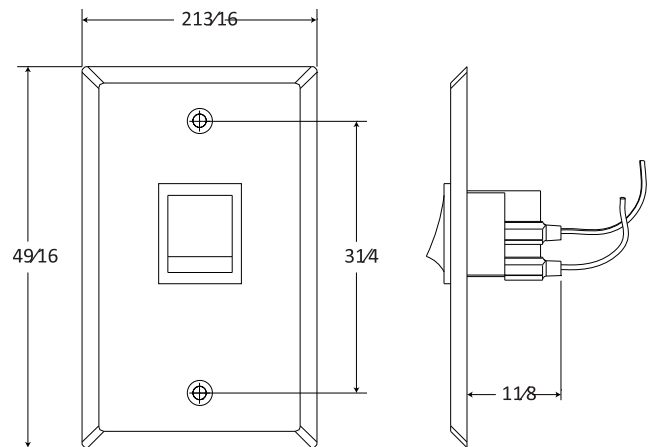

Quam

SWITCHES

CIB3

CALL-IN

Call-In Switch with Momentary (Normally Open)
Rocker Actuator, Single-Gang

GENERAL DESCRIPTION

The **CIB3** is a single-gang call-in switch with a momentary (normally open) rocker actuator in a brushed stainless steel finish. "CALL" is hot stamped on the switch. #6-32 hardware is included.

INTENDED USE - Indoor Environment

MECHANICAL SPECIFICATIONS

Mounting	Single-Gang Electrical Box, 2 1/8"D
Audio Connection	3" Color Coded Leads, Pre-Cut

RECOMMENDED QUAM COMPONENTS

Single-Gang Enclosure	Surface Mount : SE4W
-----------------------	----------------------