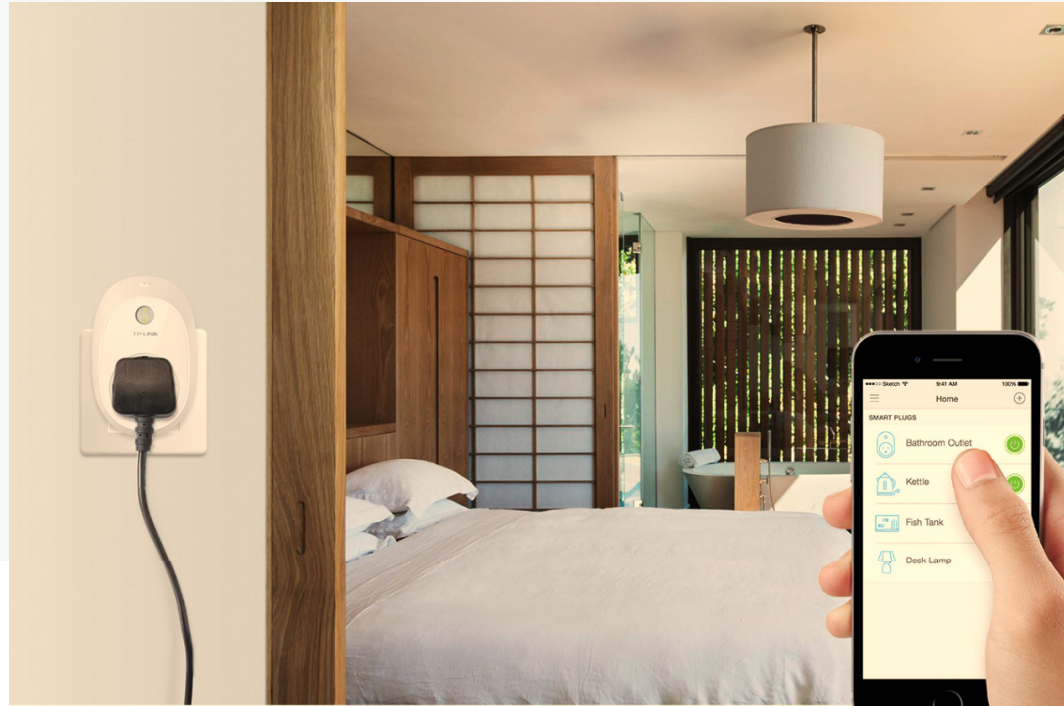

Features

Ease of Use

- **Anytime, Anywhere** - The Smart Plugs make it easy to manage your household electronic devices anywhere in the world with a tap of your smartphone.
- **Schedule and Timer** - Deter bad guys by setting your lights to turn on and off on a schedule so it seems like you're home when you are actually away. And the count down timer gives you a peace of mind, which automatically switches off the running household appliances as your settings.