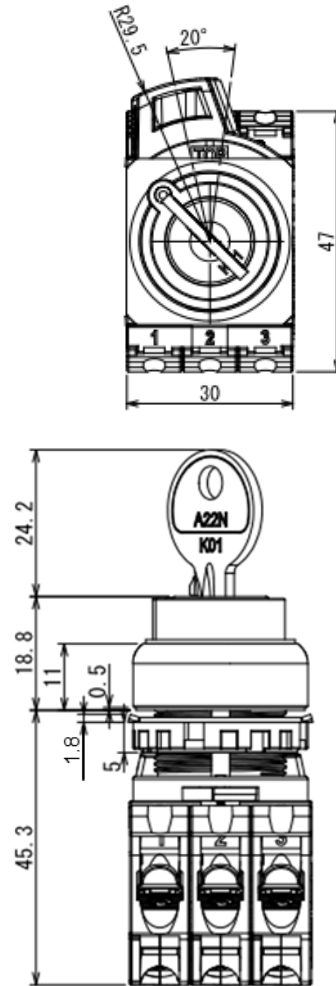

**Recommended replacement
Model A22NK series**

A22NK-2R□ series
A22NK-3R□ series