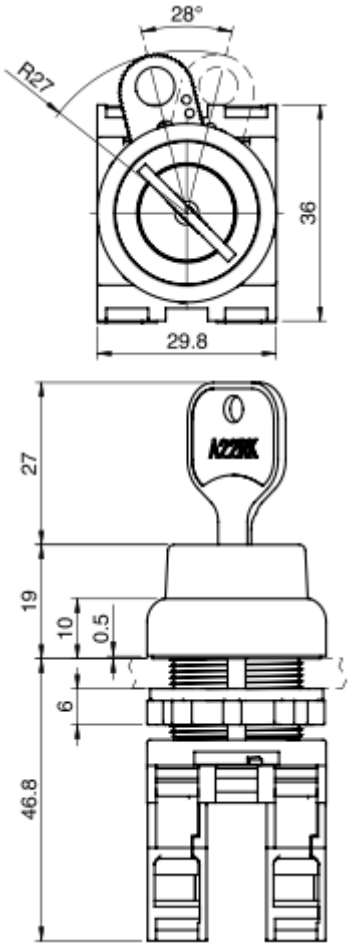

**Product discontinuation
Model A22RK series**

A22RK-2□ series
A22RK-3□ series