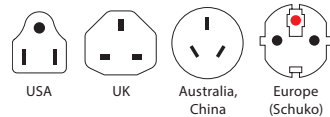

PRO Light – World

MORE COMPACT: THE SMALLEST 3-POLE WORLD TRAVEL ADAPTER

The PRO Light – World ensures a simple and safe connection of 2- and 3-pole devices from and to more than 200 countries. The available power of up to 1575 W makes it unique in its application even with powerful devices like laptops or hair-dryers. Wherever the traveller comes from, the World Adapter PRO Light – World provides the safest solution of plugging in devices around the world.

Compatibility

Input

Output

Specifications

- Designed in Switzerland
- Suitable for equipment with 2- & 3-pole plugs
- Adapter input for: Switzerland, Italy, Brazil, USA/Japan, UK, Australia/China, Europe (Schuko & 2-pole Euro)
- Retractable plugs (3-pole): USA, UK, Australia/China, Europe (Schuko)
- Input voltage: 100 V – 250 V
- Max. load: 6.3 A
- Power rating: e.g. 100 V – 630 W / 250 V – 1575 W
- Integrated fuse: T6.3 A
- Does not convert voltage

Weight

Adapter incl. top: 147 g
Retail packaging: 202 g

Dimensions

Adapter incl. top: L 61 mm W 58 mm H 67 mm
Retail packaging: L 150 mm W 150 mm H 75 mm

Packaging Unit

Master retail: 20
Dimensions master retail: L 345 mm W 410 mm H 385 mm
Pallet retail: 1000 pcs