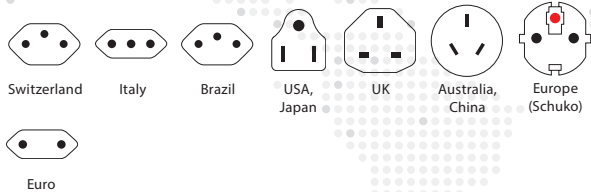

PRO Light – World

MORE COMPACT: THE SMALLEST 3-POLE WORLD TRAVEL ADAPTER

The PRO Light – World ensures a simple and safe connection of 2- and 3-pole devices from and to more than 200 countries. The available power of up to 1575 W makes it unique in its application even with powerful devices like laptops or hair-dryers. Wherever the traveller comes from, the World Adapter PRO Light – World provides the safest solution of plugging in devices around the world.

Compatibility

Input

Output

Specifications

- Designed in Switzerland
- Suitable for equipment with 2- & 3-pole plugs
- Adapter input for: Switzerland, Italy, Brazil, USA/Japan, UK, Australia/China, Europe (Schuko & 2-pole Euro)
- Retractable plugs (3-pole): USA, UK, Australia/China, Europe (Schuko)
- Input voltage: 100 V – 250 V
- Max. load: 6.3 A
- Power rating: e.g. 100 V – 630 W / 250 V – 1575 W
- Integrated fuse: T6.3 A
- Does not convert voltage