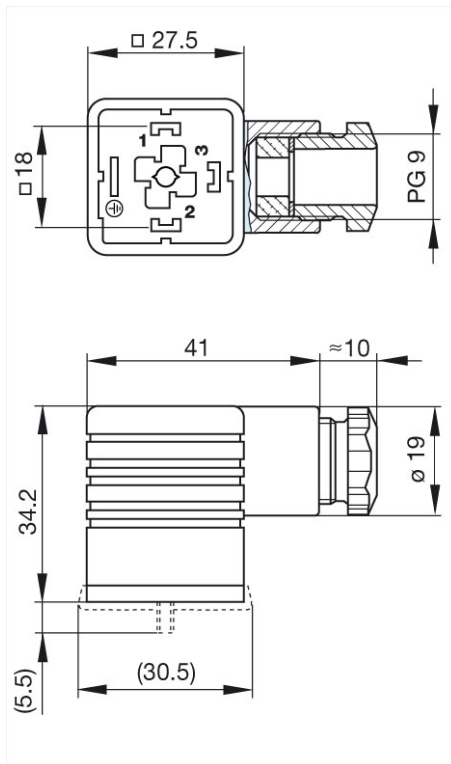

HIRSCHMANN

A BELDEN BRAND

Industrial Connecting Solutions:Rectangular Connectors:Valve Connectors (Type A -B -C):Type A:Field Attachable Valve Connectors:Valve Connectors (DIN EN 175 301-803):GDM 2009 schwarz/black
<https://www.e-catalog.beldensolutions.com:443/link/57078-24228-256261-256266-256270-276215-24311-34880/en/conf/ui/state>

Order no. 731 739-004;
profiled gasket GDM 3-16,
Order no. 731 531-002;
knurled screw GDM 3011-8,
Order no. 732 574-001;
stainless steel screw GDM 3011 RF-1,
Order no. 734 363-001

Picture

Drawing

Belden Deutschland GmbH

Im Gewerbepark 2
58579 Schalksmühle
Germany
Phone: +49 7127/14-1806
E-Mail: icos-sales@belden.com

The information published in the websites has been compiled as carefully as possible. It is subject to alteration without notice in technical as well as in price-related/commercial respect. The complete information and data were available on user documentation. Mandatory information can only be obtained by a concrete query.