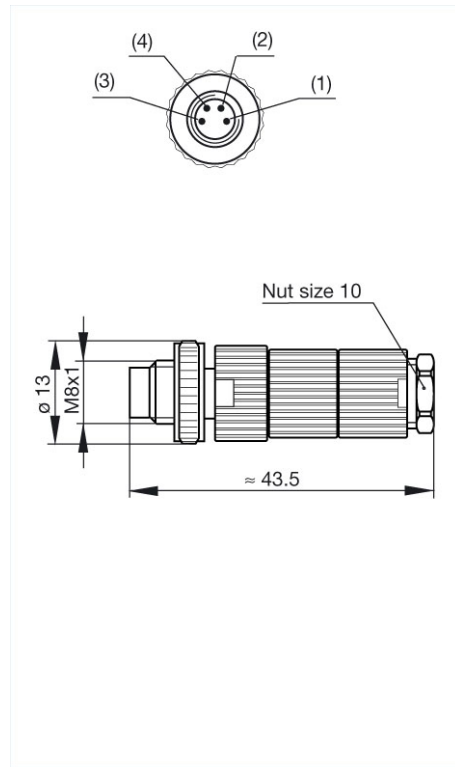

Picture
Drawing

Belden Deutschland GmbH
Im Gewerbepark 2
58579 Schalksmühle
Germany
Phone: +49 7127/14-1806
E-Mail: icos-sales@belden.com

The information published in the websites has been compiled as carefully as possible. It is subject to alteration without notice in technical as well as in price-related/commercial respect. The complete information and data were available on user documentation. Mandatory information can only be obtained by a concrete query.