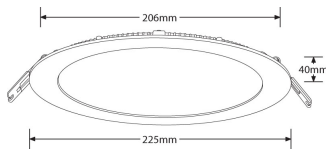

Product Description:

The Enlite range of Slim-Fit™ low profile downlights are engineered to deliver superior light output and uniformity utilising the latest edge-lit LED technology. At only 25mm deep including bracket, they are an ideal solution where ceiling voids are limited but high lumen output is required. 3 year warranty

Product Image:

Product Features:

18W IP44 Round Low Profile LED Downlight

Line Drawing Image

Product Specs:

Technology	LED	Number of LEDs	90
Lifetime L70 (hrs)	25000	Input Voltage	100~240V AC
Input Frequency	50/60HZ	Surge Protection (kV)	1.5
Power Factor	0.9	Dimmable	No
IP Rating	IP44	Operating Temp. (Max) °C	40
Cutout Diameter (mm)	206	Overall Diameter (mm)	225
Overall Height (mm)	25	Recess Depth (mm)	40