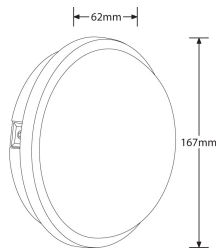

Product Image:**Product Features:**

- IP65 rated polycarbonate housing
- Integrated driver for slim profile
- Wall or ceiling mountable with 20mm knockouts
- Available in a wide range of sizes and shapes to suit multiple installation requirements
- Impact resistant - IK06 rating
- 1.5kV surge protection
- 3 year warranty

15W Polycarbonate IP65 Round LED Bulkhead

Line Drawing Image**Product Specs:**

Technology	LED	Number of LEDs	45
Lifetime L70 (hrs)	25000	Input Voltage	220~240V AC
Input Frequency	50/60HZ	Surge Protection (kV)	1.5
Power Factor	0.5	Dimmable	No
IP Rating	IP65	IK Rating	IK06
Operating Temp. (Max) °C	40	Height (mm)	62
Overall Diameter (mm)	167		