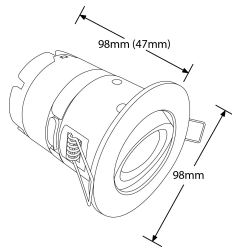

LUMINAIRES - FIRE RATED DOWNLIGHTING

AU-MPRO2

Product Description:

IP65, Adjustable, integrated, fire rated 7W LED downlight with unique convertible design to fit ceiling voids as shallow as 47mm. Incorporated miniaturised NanoDrive™ power supply. Available in 2700K, 3000K and 4000K, mPro™ delivers up to 94lm/W making it the most efficient fire rated downlight on the market. Available in White, Matt White, Polished Chrome and Satin Nickel. Fitted with 60° lens. Insulation cover and FastRFix™ rapid install system connector included. Rated to 30, 60 and 90 minute fire ceilings. Class 2 rated with floating earth terminal. Complies with BS EN 1365-2: 2014 (fire resistance), BS EN ISO 10140-2: 2010 & BS EN ISO 10140-3: 2010 + A1: 2015 (acoustics), BS EN 13141-1:2004 (Air leakage).

5 year extended warranty - register at auroralighting.com/warranty

Product Image:

Line Drawing

Polar Curve

Product Specs:

Technology	LED	Positional Adjustment	Adjustable
Number of LEDs	9	Luminaire Distribution	Direct
Lifetime L70 (hrs)	40000	Input Voltage	220~240V AC
Input Frequency	50/60HZ	Dimmable	Yes
IP Rating	IP65	Fire Protection	Yes
Acoustic Rated	Yes	Operating Temp	25°C
Optic Material	PC	Power Factor	0.85
Overall Diameter (mm)	98	Overall Height (mm)	103
Recess Depth (mm)	100	Cutout Diameter (mm)	85
Weight (Kg)	0.546		