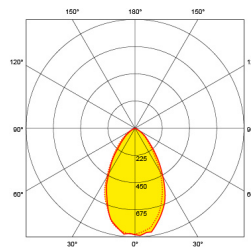

5 year extended warranty - register at auroralighting.com/warranty

Product Image:

Line Drawing

Polar Curve

Product Specs:

Technology	LED	Positional Adjustment	Adjustable
Number of LEDs	9	Luminaire Distribution	Direct
Lifetime L70 (hrs)	40000	Input Voltage	220~240V AC
Input Frequency	50/60HZ	Dimmable	Yes
IP Rating	IP65	Fire Protection	Yes
Acoustic Rated	Yes	Operating Temp	25°C
Optic Material	PC	Power Factor	0.85
Overall Diameter (mm)	98	Overall Height (mm)	103
Recess Depth (mm)	100	Cutout Diameter (mm)	85
Weight (Kg)	0.546		

SKU Table and Ordering:

Cat No.(SKU Code)	Wattage	Beam Angle	Lumens	Lumens/Watt	Colour	Finish Colour
AU-MPRO2PC/40	7W	60°	660lm	94.29	4000K	Polished Chrome
AU-MPRO2PC/30	7W	60°	630lm	90	3000K	Polished Chrome
AU-MPRO2PC/27	7W	60°	600lm	85.71	2700K	Polished Chrome
AU-MPRO2MW/40	7W	60°	660lm	94.29	4000K	Matt White
AU-MPRO2MW/30	7W	60°	630lm	90	3000K	Matt White
AU-MPRO2MW/27	7W	60°	600lm	85.71	2700K	Matt White
AU-MPRO2W/40	7W	60°	660lm	94.29	4000K	White
AU-MPRO2W/30	7W	60°	630lm	90	3000K	White
AU-MPRO2W/27	7W	60°	600lm	85.71	2700K	White
AU-MPRO2SN/40	7W	60°	660lm	94.29	4000K	Satin Nickel
AU-MPRO2SN/30	7W	60°	630lm	90	3000K	Satin Nickel
AU-MPRO2SN/27	7W	60°	600lm	85.71	2700K	Satin Nickel