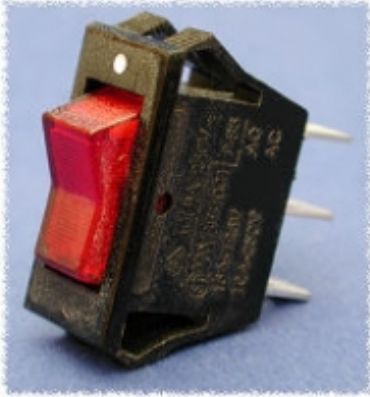

## Replacement Power Switch *1584S Series*

### Features

- Plastic construction
- 0.25 x 0.032 inch tabs

Part No.	Description	Amps	VAC
<b>1584S3</b>	Illuminated Rocker Switch	15	125
<b>1584S10</b>	Illuminated Rocker Switch	10	250
<b>1584S20</b>	Rocker Switch	20	125