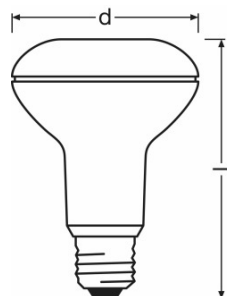

Luminous intensity	970 cd
Nominal luminous flux	390 lm
Rated luminous flux	390 lm
Color temperature	2700 K
Color rendering index Ra	≥ 80
Light color (designation)	Warm White
Standard deviation of color matching	≤ 6 sdcM
Nominal useful luminous flux 90°	390 lm
Rated useful luminous flux 90°	390 lm
Rated peak intensity	970 cd
Nom. useful luminous flux 120°	405 lm
Rated useful luminous flux 120°	405 lm

Light technical data

Beam angle	36 °
Warm-up time (60 %)	< 0.50 s
Starting time	< 0.5 s
Nominal beam angle	36 °
Rated beam angle (half peak value)	36.00 °

Dimensions & weight

Overall length	110.0 mm
Diameter	80.0 mm
Outer bulb	R80
Length	110.0 mm
Maximum diameter	80.0 mm