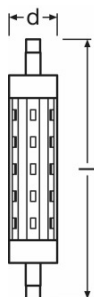

Technical data

Electrical data

Rated wattage	6.50 W
Nominal wattage	6.50 W
Nominal voltage	220...240 V
Operating frequency	50...60 Hz
Power factor λ	> 0.50
Claimed equiv. conventional lamp power	60 W

Photometrical data

Warm-up time (60 %)	< 0.50 s
Starting time	< 0.5 s

Dimensions & weight

Overall length	118.0 mm
Diameter	24.0 mm
Outer bulb	T24
Length	118.0 mm

Lifespan

Product datasheet

Nominal lamp life time	15000 h
Rated lamp life time	15000 h
Number of switching cycles	100000
Lumen main.fact.at end of nom.life time	0.70
Lumen maintenance at end of service life	0.70