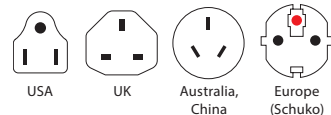

Furthermore the dual USB port provides sufficient energy to charge two USB devices easily, even if another device is connected via the adapter at the same time.

Compatibility

Input

Output

Specifications

- Designed in Switzerland
- Suitable for equipment with 2- & 3-pole plugs
- Adapter input for: Switzerland, Italy, Brazil, USA/Japan, UK, Australia/China, Europe (Schuko & 2-pole Euro)
- Retractable plugs (3-pole): USA, UK, Australia/China, Europe (Schuko)
- Input voltage: 100 V – 250 V
- Max. load: 6.3 A
- Power rating: e.g. 100 V – 630 W / 250 V – 1575 W
- Integrated fuse: T6.3 A
- USB output: 5 V / 2400 mA shared
- Does not convert voltage

Weight

Adapter incl. top: 167 g

Retail packaging: 231 g

Dimensions

Adapter incl. top: L 70 mm W 58 mm H 67 mm

Retail packaging: L 150 mm W 150 mm H 75 mm

Packaging Unit

Master retail: 20