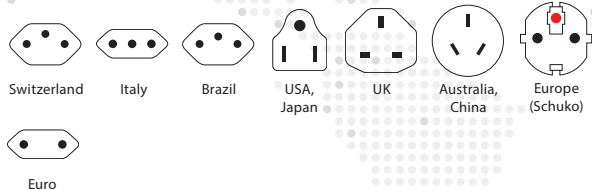

PRO Light USB – World

MORE COMPACT: THE SMALLEST 3-POLE WORLD TRAVEL ADAPTER WITH AN INTEGRATED USB CHARGER

The PRO Light USB – World ensures a simple and safe connection of 2- and 3-pole devices from and to more than 200 countries (thanks to the included World to Europe top). The available power of up to 1575 W makes it unique in its application even with powerful devices like laptops or hairdryers. Wherever the traveller comes from, the World Adapter PRO Light USB – World provides the safest solution of plugging in devices around the world.

Furthermore the dual USB port provides sufficient energy to charge two USB devices easily, even if another device is connected via the adapter at the same time.

Compatibility

Input

Output

Specifications

- Designed in Switzerland
- Suitable for equipment with 2- & 3-pole plugs
- Adapter input for: Switzerland, Italy, Brazil, USA/Japan, UK, Australia/China, Europe (Schuko & 2-pole Euro)
- Retractable plugs (3-pole): USA, UK, Australia/China, Europe (Schuko)
- Input voltage: 100 V – 250 V
- Max. load: 6.3 A
- Power rating: e.g. 100 V – 630 W / 250 V – 1575 W
- Integrated fuse: T6.3 A
- USB output: 5 V / 2400 mA shared
- Does not convert voltage