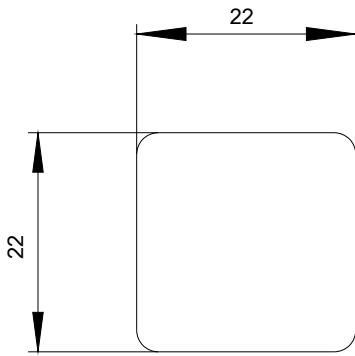

LABELING PLATE SELF-ADHESIVE FOR ENCLOSURE, LABEL SIZE 22 X 22MM, LABEL BLACK, LETTERING WHITE, WITHOUT INSCRIPTION, FOR SELF-INSCRIPTION

Figure similar

product brand name	SIRIUS ACT
Product designation	Commanding and signaling devices
Design of the product	Label

Installation/ mounting/ dimensions:	
Height	22 mm
Width	22 mm

Accessories:	
Material of accessory	Plastic
Mounting type of label	stick
Marking of the name plate for command devices	none
Shape of the name plate for command devices	Square
Color of the label	black/white (plate/text)

Image database (product images, 2D dimension drawings, 3D models, device circuit diagrams, EPLAN macros, ...)

http://www.automation.siemens.com/bilddb/cax_de.aspx?mlfb=3SU19000AF160AA0&lang=en

last modified: