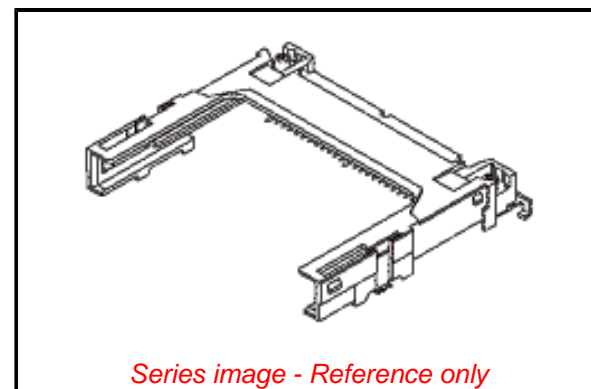

PLEASE CHECK WWW.MOLEX.COM FOR LATEST PART INFORMATION

Part Number: [0553585029](#)
Status: **Active**
Overview: [CompactFlash™](#)
Description: 1.27mm Pitch CF Card Header- Right Angle, Surface Mount Top Mounting for Type I and II Cards

Agency Certification

UL E29179

General

Product Family	Memory Card Sockets
Series	55358
Overview	CompactFlash™
Product Name	CompactFlash
Style	Guide and Holder
UPC	822348180691

Physical

Card Detection Switch	N/A
Card Entry Location	Front
Circuits (Loaded)	50
Durability (mating cycles max)	10000
Ejector Button Side	N/A
Flammability	94V-0
Material - Contact	Copper Alloy
Material - Plating Mating	Gold over Nickel
Material - Plating Termination	Tin
Net Weight	3780.078/mg
PCB Retention	Yes
Packaging Type	Tray
Pitch - Mating Interface	1.27mm
Temperature Range - Operating	-20°C to +90°C
Termination Interface: Style	Surface Mount