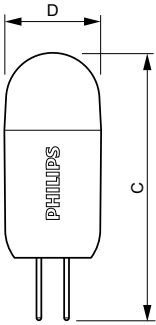

Product data

General Information		Starting time (nom.)	
Cap base	G4 [G4]		0.5 s
Nominal lifetime (nom.)	15000 h	Warm-up time to 60% light (nom.)	0.5 s
Switching cycle	50000X	Power factor (nom.)	0.5
Technical type	2-20W	Voltage (Nom)	12 V
Light Technical		Temperature	
Luminous flux (nom.)	200 lm	T-Case maximum (nom.)	80 °C
Luminous flux (rated) (nom.)	200 lm	Controls and Dimming	
Colour designation	Warm white (WW)	Dimmable	No
Correlated colour temperature (nom.)	2700 K	Approval and Application	
Luminous efficacy (rated) (nom.)	100.00 lm/W	Energy-saving product	Yes
Colour consistency	<6	Suitable for accent lighting	No
Color rendering index (nom.)	80	Energy efficiency label (EEL)	A++
LLMF at end of nominal lifetime (nom.)	70 %	Energy Consumption kWh/1000 h	3 kWh
Operating and Electrical		Product Data	
Input frequency	50-60 Hz	Full product code	871869657819300
Power (Rated) (Nom)	2 W	Order product name	CorePro LEDcapsuleLV 2-20W G4 827
Lamp current (nom.)	290 mA	EAN/UPC – product	8718696578193
Wattage equivalent	20 W		

CorePro LEDcapsule LV

Order code	57819300
Numerator – quantity per pack	1
Numerator – packs per outer box	12
Material no. (12NC)	929001244402

Net weight (piece)	0.012 kg
--------------------	----------

Dimensional drawing