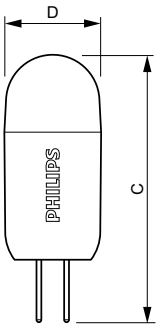

Product data

General Information		Warm-up time to 60% light (nom.)	
Cap base	G4 [G4]		0.5 s
Nominal lifetime (nom.)	15000 h	Power factor (nom.)	0.7
Switching cycle	50000X	Voltage (Nom)	12 V
Technical type	2-20W		
Light Technical		Temperature	
Luminous flux (nom.)	200 lm	T-Case maximum (nom.)	84 °C
Luminous flux (rated) (nom.)	200 lm		
Colour designation	Warm white (WW)	Controls and Dimming	
Correlated colour temperature (nom.)	2700 K	Dimmable	Yes
Luminous efficacy (rated) (nom.)	100.00 lm/W		
Colour consistency	<6	Approval and Application	
Color rendering index (nom.)	80	Energy-saving product	Yes
LLMF at end of nominal lifetime (nom.)	70 %	Suitable for accent lighting	Yes
		Energy efficiency label (EEL)	A++
		Energy Consumption kWh/1000 h	3 kWh
Operating and Electrical		Product Data	
Power (Rated) (Nom)	2 W	Full product code	871869657865000
Lamp current (nom.)	220 mA	Order product name	CorePro LEDcapsuleLV 2-20W G4 827 D
Wattage equivalent	20 W	EAN/UPC – product	8718696578650
Starting time (nom.)	0.5 s	Order code	57865000

CorePro LEDcapsule LV

Numerator – quantity per pack	1
Numerator – packs per outer box	12
Material no. (12NC)	929001235302

Net weight (piece)	0.012 kg
--------------------	----------

Dimensional drawing

Capsule 12V 2W-20W 200lm 2700K G4 D

Product	D	C
CorePro LEDcapsuleLV 2-20W G4 827 D	17 mm	48 mm

Photometric data

General Uniform Lighting