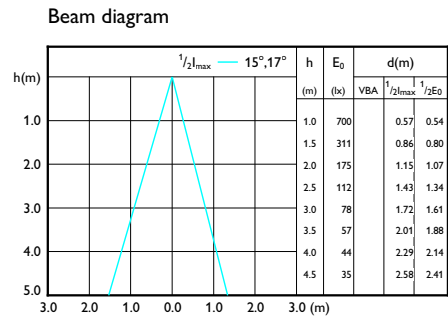

Product data

General Information		Wattage equivalent	
Cap base	E27 [E27]		60 W
Nominal lifetime (nom.)	15000 h	Starting time (nom.)	0.5 s
Switching cycle	50000X	Warm-up time to 60% light (nom.)	1 s
Technical type	5.7-60W	Power factor (nom.)	0.5
		Voltage (Nom)	220-240 V
Light Technical		Temperature	
Beam Angle (Nom)	36 °	T-Case maximum (nom.)	82 °C
Luminous intensity (nom.)	600 cd		
Colour designation	Warm white (WW)	Controls and Dimming	
Rated beam angle	36 °	Dimmable	Yes
Correlated colour temperature (nom.)	2700 K		
Luminous efficacy (rated) (nom.)	60.53 lm/W	Approval and Application	
Colour consistency	<6	Energy-saving product	Yes
Color rendering index (nom.)	80	Suitable for accent lighting	Yes
LLMF at end of nominal lifetime (nom.)	70 %	Energy efficiency label (EEL)	A+
Luminous Flux In 90° Cone (Rated)	345 lm	Energy Consumption kWh/1000 h	6 kWh
Operating and Electrical		Product Data	
Input frequency	50-60 Hz	Full product code	871869658958800
Power (Rated) (Nom)	5.7 W	Order product name	CorePro LEDspotMV D 5.7-60W 827 R63 36D
Lamp current (nom.)	29 mA	EAN/UPC – product	8718696589588

Product	D	C
CorePro LEDspotMV D 5.7-60W 827 R63 36D	63 mm	102 mm

R63 CL 230V 6W-50W 36D 2700K E27 Dim

Photometric data

Accent Lighting - Spots

1 x NR63 5.7W 2700K 36D 9290011144

1 x 345 lm

Light output ratio 1.11
 Service upward 0.00
 Service downward 1.11