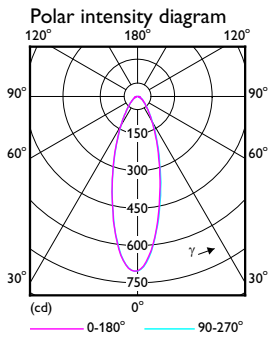

Product data

General Information		Wattage equivalent	
Cap base	E27 [E27]		60 W
Nominal lifetime (nom.)	15000 h	Starting time (nom.)	0.5 s
Switching cycle	50000X	Warm-up time to 60% light (nom.)	1 s
Technical type	5.7-60W	Power factor (nom.)	0.5
		Voltage (Nom)	220-240 V
Light Technical		Temperature	
Beam Angle (Nom)	36 °	T-Case maximum (nom.)	82 °C
Luminous intensity (nom.)	600 cd		
Colour designation	Warm white (WW)	Controls and Dimming	
Rated beam angle	36 °	Dimmable	Yes
Correlated colour temperature (nom.)	2700 K		
Luminous efficacy (rated) (nom.)	60.53 lm/W	Approval and Application	
Colour consistency	<6	Energy-saving product	Yes
Color rendering index (nom.)	80	Suitable for accent lighting	Yes
LLMF at end of nominal lifetime (nom.)	70 %	Energy efficiency label (EEL)	A+
Luminous Flux In 90° Cone (Rated)	345 lm	Energy Consumption kWh/1000 h	6 kWh
Operating and Electrical		Product Data	
Input frequency	50-60 Hz	Full product code	871869658958800
Power (Rated) (Nom)	5.7 W	Order product name	CorePro LEDspotMV D 5.7-60W 827 R63 36D
Lamp current (nom.)	29 mA	EAN/UPC – product	8718696589588

CorePro LEDspot MV

Order code	58958800
Numerator – quantity per pack	1
Numerator – packs per outer box	6
Material no. (12NC)	929001114402

Net weight (piece)	0.065 kg
--------------------	----------

Dimensional drawing

Product	D	C
CorePro LEDspotMV D 5.7-60W 827 R63 36D	63 mm	102 mm

R63 CL 230V 6W-50W 36D 2700K E27 Dim

Photometric data

Accent Lighting - Spots

1 x NR63 5.7W 2700K 36D 9290011144

1 x 345 lm

Light output ratio 1.11
 Service upward 0.00
 Service downward 1.11

I_{max} 700 cd

BS ($\frac{1}{2}I_{max}$) 15°, 17°
 BS ($\frac{1}{2}E_0$) 14°, 16°

SL20442-NR

2015-11-16

CorePro LEDspot MV