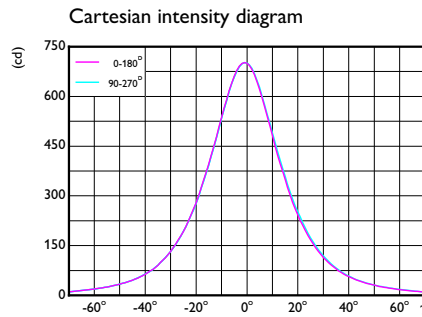

Product data

General Information		Wattage equivalent	
Cap base	E27 [E27]		60 W
Nominal lifetime (nom.)	15000 h	Starting time (nom.)	0.5 s
Switching cycle	50000X	Warm-up time to 60% light (nom.)	1 s
Technical type	5.7-60W	Power factor (nom.)	0.5
		Voltage (Nom)	220-240 V
Light Technical		Temperature	
Beam Angle (Nom)	36 °	T-Case maximum (nom.)	82 °C
Luminous intensity (nom.)	600 cd		
Colour designation	Warm white (WW)	Controls and Dimming	
Rated beam angle	36 °	Dimmable	Yes
Correlated colour temperature (nom.)	2700 K		
Luminous efficacy (rated) (nom.)	60.53 lm/W	Approval and Application	
Colour consistency	<6	Energy-saving product	Yes
Color rendering index (nom.)	80	Suitable for accent lighting	Yes
LLMF at end of nominal lifetime (nom.)	70 %	Energy efficiency label (EEL)	A+
Luminous Flux In 90° Cone (Rated)	345 lm	Energy Consumption kWh/1000 h	6 kWh
Operating and Electrical		Product Data	
Input frequency	50-60 Hz	Full product code	871869658958800
Power (Rated) (Nom)	5.7 W	Order product name	CorePro LEDspotMV D 5.7-60W 827 R63 36D
Lamp current (nom.)	29 mA	EAN/UPC – product	8718696589588

CorePro LEDspot MV

Order code	58958800
Numerator – quantity per pack	1
Numerator – packs per outer box	6
Material no. (12NC)	929001114402

Net weight (piece)	0.065 kg
--------------------	----------

Dimensional drawing

Product	D	C
CorePro LEDspotMV D 5.7-60W 827 R63 36D	63 mm	102 mm

R63 CL 230V 6W-50W 36D 2700K E27 Dim

Photometric data

Accent Lighting - Spots

1 x NR63 5.7W 2700K 36D 9290011144

1 x 345 lm

Light output ratio 1.11
 Service upward 0.00
 Service downward 1.11

I_{max} 700 cd

BS ($\frac{1}{2}I_{max}$) 15°, 17°
 BS ($\frac{1}{2}E_0$) 14°, 16°

SL20442-NR

2015-11-16

CorePro LEDspot MV