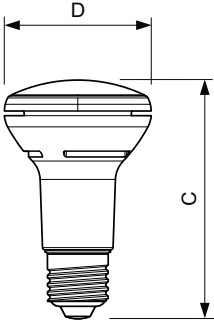

Product data

General Information		Wattage equivalent	
Cap base	E27 [E27]		60 W
Nominal lifetime (nom.)	15000 h	Starting time (nom.)	0.5 s
Switching cycle	50000X	Warm-up time to 60% light (nom.)	1 s
Technical type	5.7-60W	Power factor (nom.)	0.5
		Voltage (Nom)	220-240 V
Light Technical		Temperature	
Beam Angle (Nom)	36 °	T-Case maximum (nom.)	82 °C
Luminous intensity (nom.)	600 cd		
Colour designation	Warm white (WW)	Controls and Dimming	
Rated beam angle	36 °	Dimmable	Yes
Correlated colour temperature (nom.)	2700 K		
Luminous efficacy (rated) (nom.)	60.53 lm/W	Approval and Application	
Colour consistency	<6	Energy-saving product	Yes
Color rendering index (nom.)	80	Suitable for accent lighting	Yes
LLMF at end of nominal lifetime (nom.)	70 %	Energy efficiency label (EEL)	A+
Luminous Flux In 90° Cone (Rated)	345 lm	Energy Consumption kWh/1000 h	6 kWh
Operating and Electrical		Product Data	
Input frequency	50-60 Hz	Full product code	871869658958800
Power (Rated) (Nom)	5.7 W	Order product name	CorePro LEDspotMV D 5.7-60W 827 R63 36D
Lamp current (nom.)	29 mA	EAN/UPC – product	8718696589588

CorePro LEDspot MV

Order code	58958800
Numerator – quantity per pack	1
Numerator – packs per outer box	6
Material no. (12NC)	929001114402

Net weight (piece)	0.065 kg
--------------------	----------

Dimensional drawing

Product	D	C
CorePro LEDspotMV D 5.7-60W 827 R63 36D	63 mm	102 mm

R63 CL 230V 6W-50W 36D 2700K E27 Dim

Photometric data

Accent Lighting - Spots

1 x NR63 5.7W 2700K 36D 9290011144

1 x 345 lm

Light output ratio 1.11
 Service upward 0.00
 Service downward 1.11