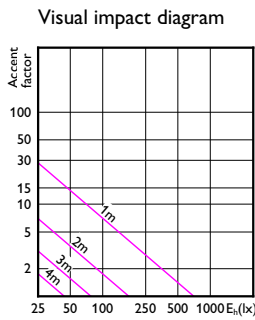

Product data

General Information		Wattage equivalent	
Cap base	E27 [E27]		60 W
Nominal lifetime (nom.)	15000 h	Starting time (nom.)	0.5 s
Switching cycle	50000X	Warm-up time to 60% light (nom.)	1 s
Technical type	5.7-60W	Power factor (nom.)	0.5
		Voltage (Nom)	220-240 V
Light Technical		Temperature	
Beam Angle (Nom)	36 °	T-Case maximum (nom.)	82 °C
Luminous intensity (nom.)	600 cd		
Colour designation	Warm white (WW)	Controls and Dimming	
Rated beam angle	36 °	Dimmable	Yes
Correlated colour temperature (nom.)	2700 K		
Luminous efficacy (rated) (nom.)	60.53 lm/W	Approval and Application	
Colour consistency	<6	Energy-saving product	Yes
Color rendering index (nom.)	80	Suitable for accent lighting	Yes
LLMF at end of nominal lifetime (nom.)	70 %	Energy efficiency label (EEL)	A+
Luminous Flux In 90° Cone (Rated)	345 lm	Energy Consumption kWh/1000 h	6 kWh
Operating and Electrical		Product Data	
Input frequency	50-60 Hz	Full product code	871869658958800
Power (Rated) (Nom)	5.7 W	Order product name	CorePro LEDspotMV D 5.7-60W 827 R63 36D
Lamp current (nom.)	29 mA	EAN/UPC – product	8718696589588

CorePro LEDspot MV

Order code	58958800
Numerator – quantity per pack	1
Numerator – packs per outer box	6
Material no. (12NC)	929001114402

Net weight (piece)	0.065 kg
--------------------	----------

Dimensional drawing

Product	D	C
CorePro LEDspotMV D 5.7-60W 827 R63 36D	63 mm	102 mm

R63 CL 230V 6W-50W 36D 2700K E27 Dim

Photometric data

Accent Lighting - Spots

1 x NR63 5.7W 2700K 36D 9290011144

1 x 345 lm

Light output ratio 1.11
 Service upward 0.00
 Service downward 1.11

I_{max} 700 cd

BS ($\frac{1}{2}I_{max}$) 15°, 17°
 BS ($\frac{1}{2}E_0$) 14°, 16°

SL20442-NR

2015-11-16

CorePro LEDspot MV