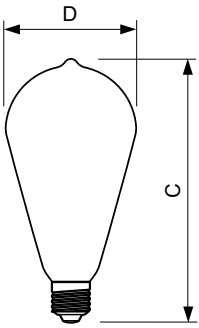

Product data

| General Information | |
|--|------------|
| Cap base | E27 [E27] |
| Bulb shape | ST64 |
| Nominal lifetime (nom.) | 15000 h |
| Switching cycle | 20000X |
| Technical type | 7-50W |
| Light Technical | |
| Luminous flux (nom.) | 630 lm |
| Luminous flux (rated) (nom.) | 630 lm |
| Colour designation | Flame |
| Correlated colour temperature (nom.) | 2000 K |
| Luminous efficacy (rated) (nom.) | 90.00 lm/W |
| Colour consistency | <6 |
| Color rendering index (nom.) | 80 |
| LLMF at end of nominal lifetime (nom.) | 70 % |
| Operating and Electrical | |
| Input frequency | 50-60 Hz |

| | |
|---------------------|--------------|
| Material no. (12NC) | 929001228902 |
| Net weight (piece) | 0.060 kg |

Dimensional drawing

filament 7W-60W 620lm NAD 2200K B22D

| Product | D | C |
|---------------------------------------|-------|--------|
| CLA LEDBulb D 7-50W ST64 E27 820 GOLD | 64 mm | 148 mm |