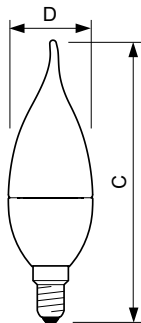

## MASTER LEDcandle DT 4-25W E14 BA38 CL

Delivering incandescent-like sparkling light effects, MASTER LEDcandle bulbs are ideal for general and decorative lighting in the hospitality industry, as well as in home environments. The dimmable MASTER LEDcandles drive further efficiencies, while helping to create the desired atmosphere. Mounted in full view in chandeliers, wall scones or modern luminaires, the clear or frosted glass bulbs fit all existing fixtures with an E14 and B15 socket. Drawing upon inputs from chandelier makers and designed to enhance the aesthetic appeal of the chandelier or luminaire, not only when lit but also when not, these lamps come in a classical slender shape with a unique, eye-catching lens design. They produce a beautiful sparkling warm light that delivers huge energy savings and minimizes maintenance cost. The flame-shaped candle lamps comes in a classical slender shape with a unique, eye-catching lens design that perfectly complements modern LED candles.

### Product data

General Information	
Cap base	E14 [ E14]
Bulb shape	BA38
Nominal lifetime (nom.)	25000 h
Switching cycle	50000X
Technical type	4-25W
Light Technical	
Luminous flux (nom.)	250 lm
Luminous flux (rated) (nom.)	250 lm
Colour designation	Warm white (WW)
Correlated colour temperature (nom.)	2200-2700 K

Energy Consumption kWh/1000 h	4 kWh
<b>Product Data</b>	
Full product code	871869645376600
Order product name	MASTER LEDcandle DT 4-25W E14 BA38 CL
EAN/UPC – product	8718696453766
Order code	45376600
Local Code	MLED3WCANDT14FL
Numerator – quantity per pack	1
Numerator – packs per outer box	10
Material no. (12NC)	929001139902
Net weight (piece)	0.063 kg

## Dimensional drawing

Product	D	C
MASTER LEDcandle DT 4-25W E14 BA38 CL	38 mm	129 mm

LED DT 4-25W E14 2200-2700K BA38 CL