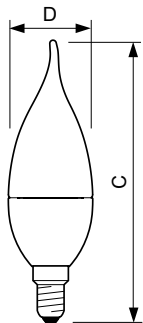

## MASTER LEDcandle DT 6-40W E14 BA38 CL

Delivering incandescent-like sparkling light effects, MASTER LEDcandle bulbs are ideal for general and decorative lighting in the hospitality industry, as well as in home environments. The dimmable MASTER LEDcandles drive further efficiencies, while helping to create the desired atmosphere. Mounted in full view in chandeliers, wall scones or modern luminaires, the clear or frosted glass bulbs fit all existing fixtures with an E14 and B15 socket. Drawing upon inputs from chandelier makers and designed to enhance the aesthetic appeal of the chandelier or luminaire, not only when lit but also when not, these lamps come in a classical slender shape with a unique, eye-catching lens design. They produce a beautiful sparkling warm light that delivers huge energy savings and minimizes maintenance cost. The flame-shaped candle lamps comes in a classical slender shape with a unique, eye-catching lens design that perfectly complements modern LED candles.

### Product data

General Information	
Cap base	E14 [ E14]
Bulb shape	BA38
Nominal lifetime (nom.)	25000 h
Switching cycle	50000X
Technical type	6-40W
Light Technical	
Luminous flux (nom.)	470 lm
Luminous flux (rated) (nom.)	470 lm
Colour designation	Warm white (WW)
Correlated colour temperature (nom.)	2200-2700 K

Energy Consumption kWh/1000 h	6 kWh
<b>Product Data</b>	
Full product code	871869645354400
Order product name	MASTER LEDcandle DT 6-40W E14 BA38 CL
EAN/UPC – product	8718696453544
Order code	45354400
Local Code	MLED6WCANDT14FL
Numerator – quantity per pack	1
Numerator – packs per outer box	10
Material no. (12NC)	929001140502
Net weight (piece)	0.063 kg

## Dimensional drawing

Product	D	C
MASTER LEDcandle DT 6-40W E14 BA38 CL	38 mm	129 mm

LED DT 6-40W E14 2200-2700K BA38 CL