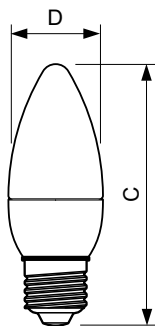

Product data

General Information			
Cap base	E27 [E27]	Luminous efficacy (rated) (nom.)	75 lm/W
Bulb shape	B38	Colour consistency	<6
Nominal lifetime (nom.)	25000 h	Color rendering index (nom.)	80
Switching cycle	50000X	LLMF at end of nominal lifetime (nom.)	70 %
Technical type	6-40W	Operating and Electrical	
		Input frequency	50-60 Hz
		Power (Rated) (Nom)	6 W
		Lamp current (nom.)	35 mA
		Wattage equivalent	40 W
		Starting time (nom.)	0.5 s
		Power factor (nom.)	0.7
Light Technical			
Luminous flux (nom.)	470 lm		
Luminous flux (rated) (nom.)	470 lm		
Colour designation	Warm white (WW)		
Correlated colour temperature (nom.)	2200-2700 K		

Energy Consumption kWh/1000 h	6 kWh
Product Data	
Full product code	871869647479200
Order product name	MASTER LEDcandle DT 6-40W E27 B38 CL
EAN/UPC – product	8718696474792
Order code	47479200
Local Code	MLED6WCANDT27
Numerator – quantity per pack	1
Numerator – packs per outer box	10
Material no. (12NC)	929001157902
Net weight (piece)	0.063 kg

Dimensional drawing

Product	D	C
MASTER LEDcandle DT 6-40W E27 B38 CL	38 mm	112 mm

LED DT 6-40W E27 2200-2700K B38 CL