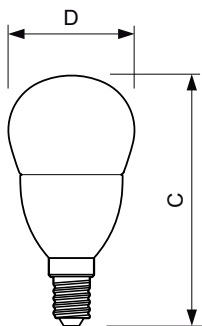

## Dimensional drawing

LED DT 4-25W E14 P48 CL

Product	D	C
MASTER LEDlustre DT 4-25W E14 P48 CL	48 mm	95 mm