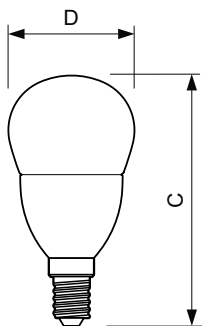

## Dimensional drawing

LED DT 6-40W E14 P48 CL

Product	D	C
MASTER LEDlustre DT 6-40W E14 P48 CL	48 mm	95 mm