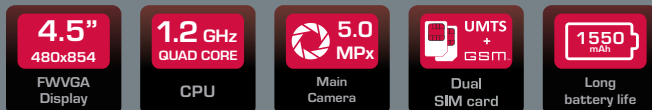

## COMPACT AND POWERFUL

Android Lollipop based compact 4.5 inch phone with Quad core processor

## KEY FEATURES

- **COMPACT:** 4.5" FWVGA (480 x 854) TN display
- **POWERFUL PERFORMANCE:** Quad core CPU
- **SMART:** Android 5.1 Lollipop
- **CAPACIOUS:** 4GB internal storage and support microSD cards up to 32GB
- **VIDEO CALLS & SELFIE:** 0.3MP front camera
- **CAPTURE ON-THE-GO:** 5.0MP rear camera with flash
- **LONG PERFORMANCE:** 1550mAh battery
- **DUAL SIM:** for saving money
- **TRAVEL ASSISTANT:** GPS, FM

## TECHNICAL SPECIFICATION

<b>SIM card slot</b>	Dual SIM: WCDMA + GSM
<b>Display</b>	Size: 4.5", Resolution: FWVGA (480 x 854), Technology: TN
<b>CPU</b>	SPD7731 1.2 GHz Quad core
<b>Memory</b>	Built-in: 512MB RAM + 4 GB eMMC, Expandable: slot for microSD™ card up to 32GB
<b>Power</b>	1550 mAh Lion-Battery
<b>OS</b>	Android 5.1 Lollipop
<b>Imaging</b>	Front: 0.3MP FF, Rear: 5.0MP FF with LED flash
<b>Network</b>	3G WCDMA: 900/2100MHz, 2G GSM: 850/900/1800/1900 MHz
<b>Connectivity</b>	Bluetooth, Wi-Fi: 802.11b g n, USB: microUSB 2.0
<b>Audio</b>	Mic, speakers, 3.5 jack
<b>Built-in devices</b>	GPS, FM
<b>Dimensions</b>	135 x 68.5 x 10.9 mm
<b>Weight</b>	133g (with battery)
<b>In the box</b>	USB cable, AC charger