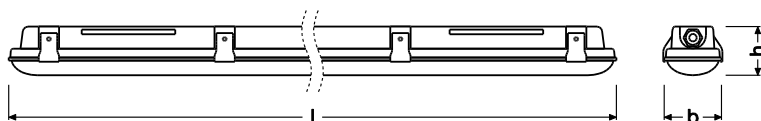

Technical data

Product description	GTIN (EAN)	Nominal wattage [W]	Nominal voltage [V]	Power factor [λ]	Luminous flux [lm]	Luminaire efficacy [lm/W]	Colour temperature [K]	CRI index [Ra]
DampProofLED 1200 39W/6500K IP65	4058075000865	39W	230V	> 0.9	4400	115	6500K	>80
DampProofLED 1500 55W/6500K IP65	4058075000889	55W	230V	> 0.9	6400	115	6500K	>80
DampProofLED 1200 21W/4000K IP65	4058075000902	21W	230V	> 0.9	2400	115	4000K	>80
DampProofLED 1200 39W/4000K IP65	4058075000926	39W	230V	> 0.9	4400	115	4000K	>80
DampProofLED 1500 30W/4000K IP65	4058075000940	30W	230V	> 0.9	3500	115	4000K	>80
DampProofLED 1500 55W/4000K IP65	4058075000964	55W	230V	> 0.9	6400	115	4000K	>80

Product description	Beam angle	Rated life time L70 / B50 [h]	Type of protection IP rating	Protection class	Product size l x w or Ø [mm]	Height h [mm]	Body colour
DampProofLED 1200 39W/6500K IP65	n/a	50000	65	I	1200 x 95	78	grey
DampProofLED 1500 55W/6500K IP65	n/a	50000	65	I	1500 x 95	78	grey
DampProofLED 1200 21W/4000K IP65	n/a	50000	65	I	1200 x 95	78	grey
DampProofLED 1200 39W/4000K IP65	n/a	50000	65	I	1200 x 95	78	grey
DampProofLED 1500 30W/4000K IP65	n/a	50000	65	I	1500 x 95	78	grey
DampProofLED 1500 55W/4000K IP65	n/a	50000	65	I	1500 x 95	78	grey

Packaging information

Product description	GTIN (EAN)	Dimensions EAN10 l x w x h [mm]	Gross weight EAN 10 [g]	Volume [dm³]	Packaging unit [Pieces/unit]
DampProofLED 1200 21W/4000K IP65	4058075000902	1205 x 102 x 84	1999	13.05	6
DampProofLED 1200 39W/4000K IP65	4058075000926	1205 x 102 x 84	1999	13.05	6
DampProofLED 1200 39W/6500K IP65	4058075000865	1205 x 102 x 84	1999	13.05	6
DampProofLED 1500 30W/4000K IP65	4058075000940	1505 x 102 x 84	2726	16.25	6
DampProofLED 1500 55W/4000K IP65	4058075000964	1505 x 102 x 84	2726	16.25	6
DampProofLED 1500 55W/6500K IP65	4058075000889	1505 x 102 x 84	2726	16.25	6

Disclaimer

Subject to change without notice. Errors and omission excepted. Always make sure to use the most recent release.