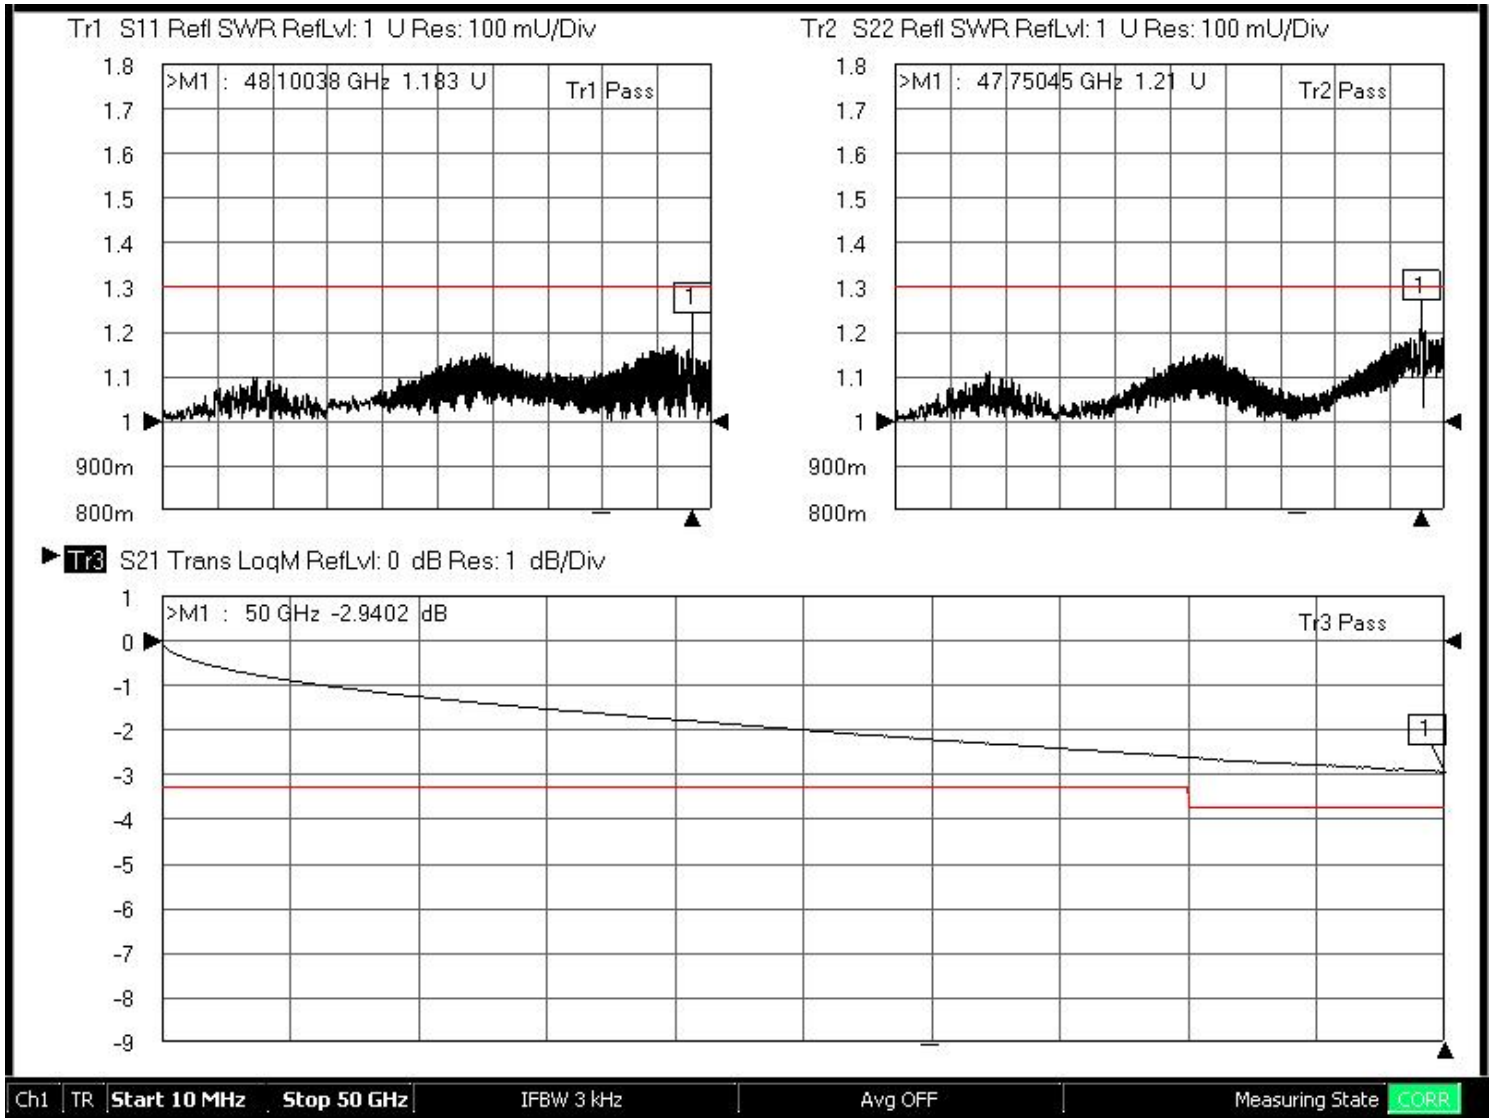

Typical Data - See Drawing for Max Data

TEST DATA REPORT

P/N: SW50G-C1CF-S24

S/N: C01555

DATE: 11/17/2015

RF TEST: JW

S/N

P/N