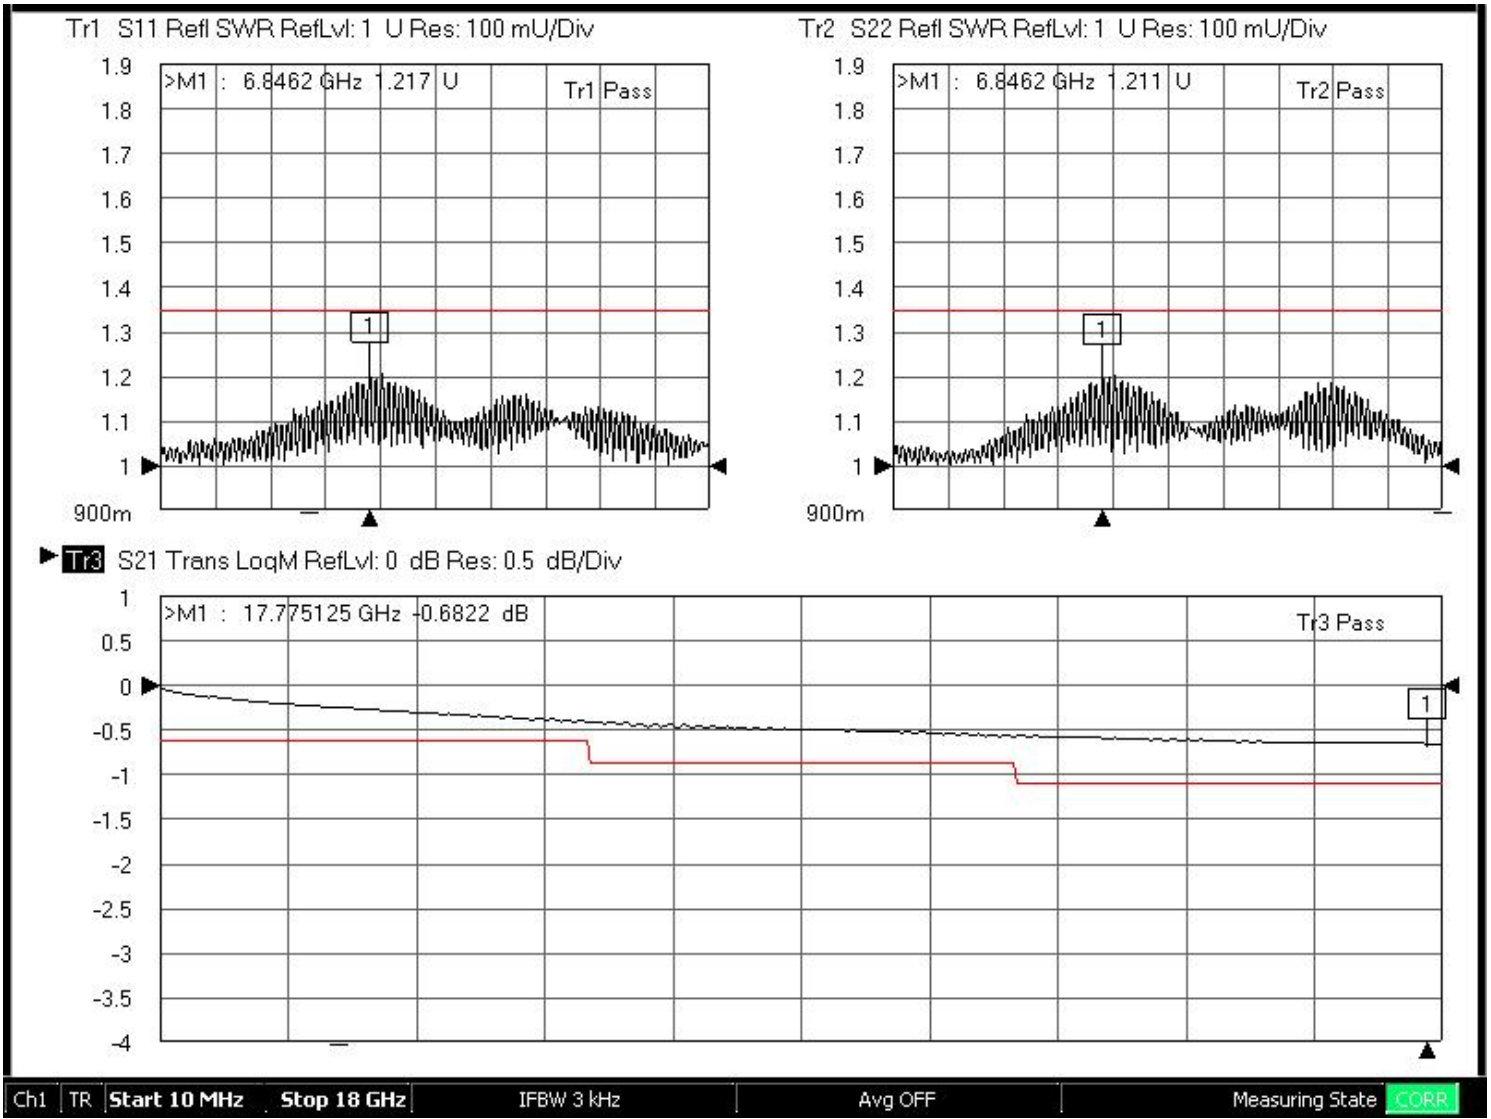

Typical Data - See Drawing for Max Data

**TEST DATA REPORT**

P/N: TSA74-N1S1-F02  
S/N: C01667  
DATE: 3/3/2016  
RF TEST: JW

S/N

P/N