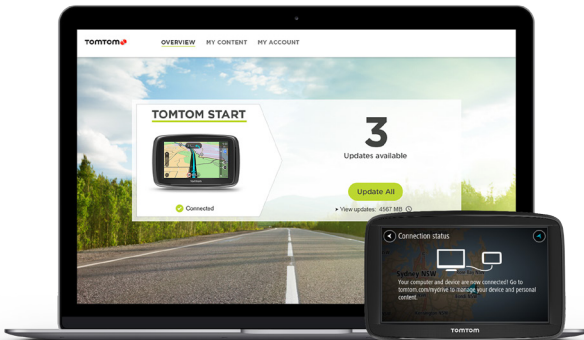

WELCOME TO PRIORITY DRIVING

EASY, RELIABLE NAVIGATION

Essential navigation with free Lifetime Maps.

Our START sat navs offer essential navigation and free Lifetime map updates. Finding destinations is simple from the Search menu or by touching a point on the map. Advanced Lane guidance helps you prepare for exits and intersections by clearly highlighting the correct driving lane for your planned route. Available in 4.3, 5 or 6 inch touchscreen.

LIFETIME MAPS

Download free map updates with the latest road changes, for the life of your device.

3 MONTHS SPEED CAMERAS*

Advance warnings on your sat nav notify you when you're approaching a speed camera.

FEATURES

Lifetime Maps: Make sure you have the latest maps by connecting your sat nav to your PC. We issue new maps seasonally – which include road changes and revised speed limits. Get these updates for free, for the life of your device.

Screen size: 4,3", 5" or 6"

Reversible Integrated Mount:

MAP COVERAGE

Pre-installed with map of Europe (45 countries), map of Western Europe (23 countries), or map of UK and Ireland.

Map of Europe (45 countries)