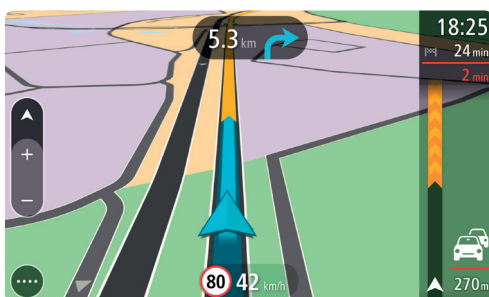

Get the most out of your driving time

TomTom Trucker helps you to get the most out of your driving time, through truck specific routing and world-class TomTom Traffic information.

Drive on the right road

Get customised routes for your specific vehicle type, size, weight, cargo and speed.

Know your arrival time

Get a realistic estimated time of arrival based on your vehicle profile and real-time traffic information.

Know about traffic and speed cameras on your route

See traffic jam information and speed camera alerts in your route bar, so you can slow down in time.

Always drive with the latest truck map

Avoid unnecessary surprises by receiving an updated map 4 times a year.

Highlights

- **Lifetime Truck Maps** - Always drive with the latest truck map at no extra cost.
- **Truck Routing** - Truck-specific routing based on size, weight, cargo and speed.
- **TomTom Traffic for 1 Year** - Receive TomTom Traffic across Europe with unlimited data and roaming at no extra cost for one year. Thereafter TomTom Traffic can be purchased via tomtom.com.
- **6" Fully Interactive Screen** - Simply pinch, zoom and swipe the interactive map to explore more of the world around you.
- **Click & Go Mount** - Dock and undock your device easily with the unique magnetic mount.