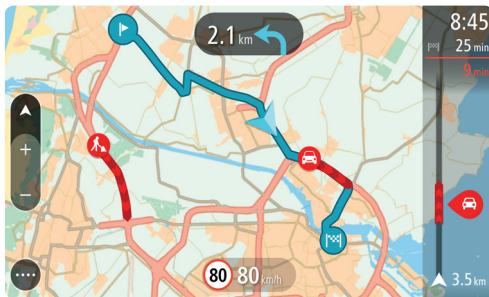

Get the most out of your driving time

TomTom Trucker helps you to get the most out of your driving time, through truck specific routing and world-class TomTom Traffic information.

Drive on the right road

Get customised routes for your specific vehicle type, size, weight, cargo and speed.

Know your arrival time

Get a realistic estimated time of arrival based on your vehicle profile and real-time traffic information.

Know about traffic and speed cameras on your route

See traffic jam information and speed camera alerts in your route bar, so you can slow down in time.

Always drive with the latest truck map

Avoid unnecessary surprises by receiving an updated map 4 times a year.

Highlights

- **Lifetime Truck Maps** - Always drive with the latest truck map at no extra cost.
- **Truck Routing** - Truck-specific routing based on size, weight, cargo and speed.
- **TomTom Traffic for 1 Year** - Receive TomTom Traffic across Europe with unlimited data and roaming at no extra cost for one year. Thereafter TomTom Traffic can be purchased via tomtom.com.
- **6" Fully Interactive Screen** - Simply pinch, zoom and swipe the interactive map to explore more of the world around you.
- **Click & Go Mount** - Dock and undock your device easily with the unique magnetic mount.