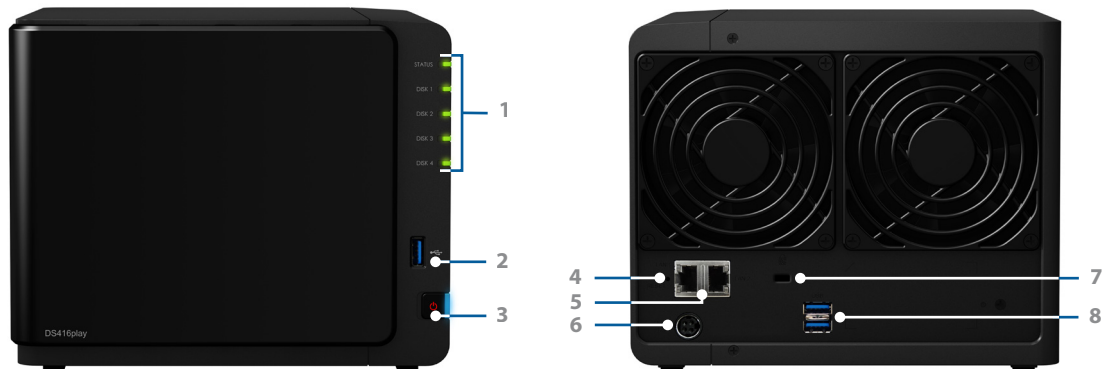

Connections & Buttons

1	LED indicator	2	USB 3.0 port	3	Power button	4	Reset button
5	LAN port	6	Power port	7	Kensington Security Slot	8	USB 3.0 port

Technical Specifications

Hardware

CPU	Intel Celeron N3060 dual-core 1.6GHz, burst up to 2.48GHz
Floating point unit	Yes
Hardware encryption engine	Yes (AES-NI)
Hardware transcoding engine	Supported codec: H.264 (AVC), H.265 (HEVC), MPEG-2 and VC-1; maximum resolution: 4K (4096 x 2160); maximum frame rate per second (FPS): 30
RAM size	DDR3 1GB
Compatible drive type	3.5"/2.5" SATA III/II x 4 (hard drives not included)
Maximum internal raw capacity	40TB (10TB HDD x 4) (The actual capacity will differ according to volume types)
Hot swappable drive	Yes
External ports	USB 3.0 ports x 3
Size (HxWxD)	165 mm x 203 mm x 233.2 mm
Weight	2.04 kg
LAN	Gigabit (RJ-45) x 2
Wake on LAN/WAN	Yes
Wireless support	Yes (wireless dongles not included)
AC input power voltage	100V to 240V
Power frequency	50Hz to 60Hz, single phase
Operating temperature	5°C to 40°C (40°F to 104°F)
Storage temperature	-20°C to 60°C (-5 °F to 140 °F)
Relative humidity	5% to 95% RH

General

Networking protocols	CIFS, AFP, NFS, FTP, WebDAV, CalDAV, iSCSI, Telnet, SSH, SNMP, VPN (PPTP, OpenVPN™, L2TP)
File system	Internal: Btrfs, ext4 External: Btrfs, ext4, ext3, FAT, NTFS, HFS+
Storage management	Maximum single volume size: 108TB, Maximum internal volume: 256, Maximum iSCSI Target: 32, Maximum iSCSI LUN: 256
Supported RAID type	Synology Hybrid RAID, Basic, JBOD, RAID 0, RAID 1, RAID 5, RAID 6, RAID 10
File sharing capability	Maximum user account: 2048, Maximum group: 256, Maximum shared folder: 256, Maximum concurrent CIFS/AFP/FTP/File Station connection: 256
Privilege	Windows Access Control List (ACL)
Directory service	Windows AD Integration: Domain Users login via Samba (CIFS)/AFP/FTP/File Station, LDAP integration
Security	FTP over SSL/TLS, IP auto-block, firewall, encrypted network backup over rsync, HTTPS connection
Utilities	Synology Web Assistant, Cloud Station Drive, Cloud Station Backup, Synology Cloud Sync Decryption Tool, Evidence Integrity Authenticator, Photo Station Uploader, Snapshot Manager for VMware, Snapshot Manager for Windows, NFS Plug-in for VMware VAAI