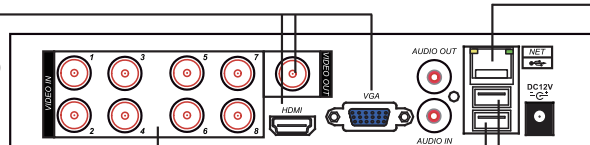

Network Connection

Connect up to 8 cameras

Mouse

USB Stick

Kit Contents:

- 1 x 8 channel DVR
- 4 x Hi-Res Outdoor CCTV Cameras
- 4 x 18m BNC Cables
- 1 x Ethernet Cable 1m
- 1x Kettle Lead
- 1x Power supply