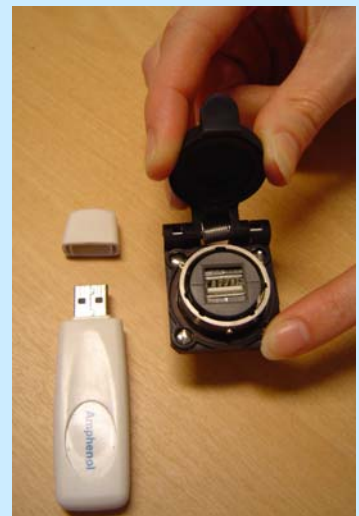

#### Version : RJ45

**RJF 21N SCC**

Nickel and metallized inserts (EMI)

**RJF 21B SCC**

Black and blank insert

#### Version : USB

**USBF 21N SCC**

Nickel and metallized inserts (EMI)

**USBF 21B SCC**

Black and blank insert

#### Version : IEEE1394

**FWF 21N SCC**

Nickel and metallized inserts (EMI)

**FWF 21B SCC**

Black and blank insert

**Self Closing Cap  
for RJ Field, USB  
and IEEE 1394**

**Electronica 2004 :**  
RJField awarded « Component  
Product of the Year »