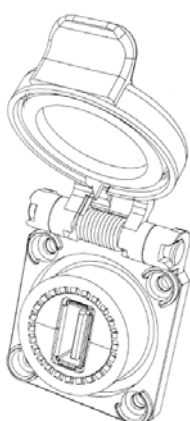

### Description

This Self Closing Cap allows to protect automatically the RJ Field square flange receptacles (MIL-C-26482 type), protecting your system from dust and water projections. The same automatic cap can be used to protect USB and IEEE1394 receptacles.

A spring automatically closes the upper part of the cap when either the RJ Field plug, either the RJ45 cordset, either the USB or IEEE1394 cordset, either the USB key are removed from the receptacle.

#### Version : RJ45

**RJF 21N SCC**

Nickel and metallized inserts (EMI)

**RJF 21B SCC**

Black and blank insert