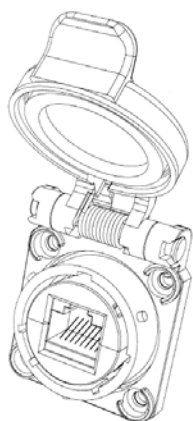

# Self Closing Cap

## For RJ Field, USB and IEEE1394 receptacles

### Description

This Self Closing Cap allows to protect automatically the RJ Field square flange receptacles (MIL-C-26482 type), protecting your system from dust and water projections. The same automatic cap can be used to protect USB and IEEE1394 receptacles.

A spring automatically closes the upper part of the cap when either the RJ Field plug, either the RJ45 cordset, either the USB or IEEE1394 cordset, either the USB key are removed from the receptacle.