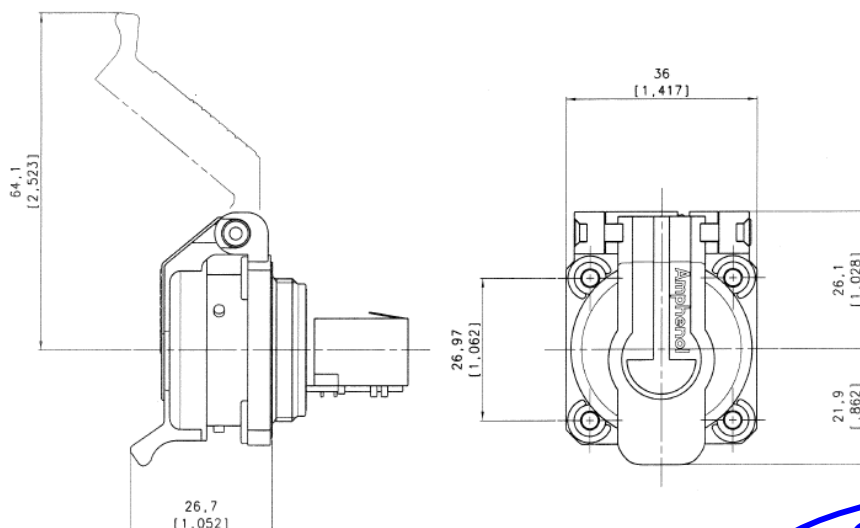

# Self Closing Cap

A spring automatically closes the upper part of the cap when either the RJ Field plug, either the RJ45 cordset, either the USB or IEEE1394 cordset, either the USB key are removed from the receptacle.