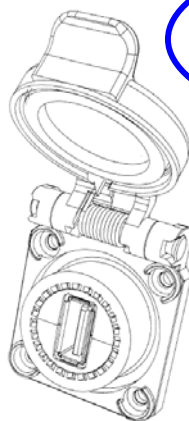

A spring automatically closes the upper part of the cap when either the RJ Field plug, either the RJ45 cordset, either the USB or IEEE1394 cordset, either the USB key are removed from the receptacle.

#### Version : RJ45

**RJF 21N SCC**

Nickel and metallized inserts (EMI)

**RJF 21B SCC**

Black and blank insert

#### Version : USB

**USBF 21N SCC**

Nickel and metallized inserts (EMI)

**USBF 21B SCC**

Black and blank insert