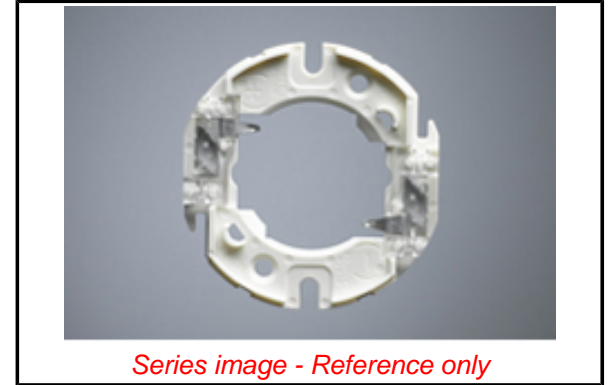

**PLEASE CHECK WWW.MOLEX.COM FOR LATEST PART INFORMATION**

**Part Number:** [180150000](#)  
**Status:** **Active**  
**Overview:** [LED Array Holders for Bridgelux\\* and Similar COB Arrays](#)  
**Description:** [LED Array Holder for Bridgelux\\* ES, without Lens Cover](#)

**Agency Certification**

UL E345583

**General**

Product Family	Solid State Lighting
Series	<a href="#">180150</a>
Array Type	Bridgelux*
Beam Angle	N/A
Overview	<a href="#">LED Array Holders for Bridgelux* and Similar COB Arrays</a>
Product Name	Wire Trap Holder
Type	LED COB Array Holder
UPC	884982498822

**Physical**

Base Type	N/A
Color Rendering Index (CRI)	N/A
Correlated Color Temp (CCT)	N/A
Flammability	94V-0
Lamp Type	N/A
Mounting Style	Screws
Net Weight	4.919/g
Packaging Type	Tray

**Electrical**

Lamp Wattage - Maximum	N/A
Lumens	N/A
Voltage (Fixture) - Maximum	300V DC
Wiring Style	Poke In Wire Traps