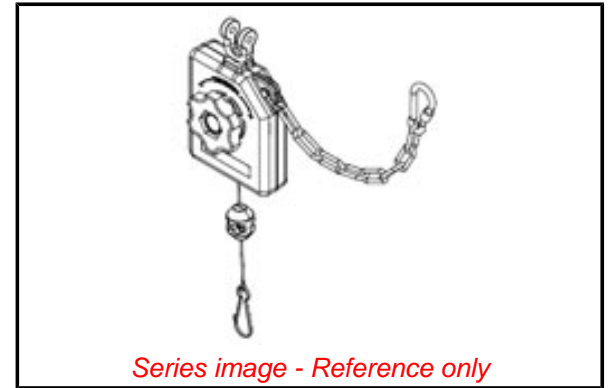

Physical

Cable Diameter	N/A
Cable Movement	Constant Retraction
Drum Lock	None
Material - Housing	ABS
Mounting Style	Hanging
Packaging Type	Carton
Travel Distance	1.60m (5.25')
Weight Range	0.0-0.9kg (0.0-2.0 lb)
Wire/Cable Type	Nylon Cord

Material Info

Old Part Number	RB2
-----------------	-----

Reference - Drawing Numbers

Sales Drawing	SD-130173-001
---------------	---------------

Series image - Reference only

EU ELV

Not Relevant

EU RoHS