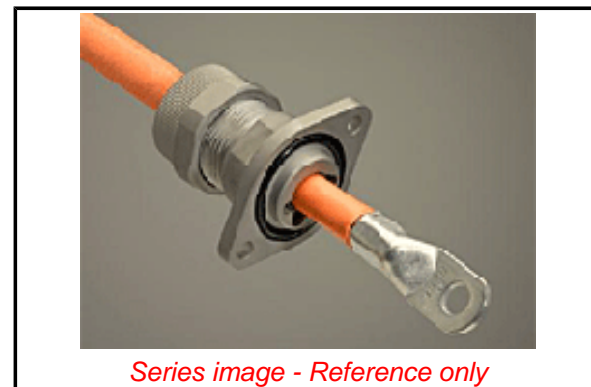

**PLEASE CHECK WWW.MOLEX.COM FOR LATEST PART INFORMATION**

**Part Number:** [1301990025](#)  
**Status:** **Active**  
**Overview:** MAX-LOC® Plus Shielded Cord Grip Assemblies  
**Description:** Woodhead® MAX-LOC® Plus Shielded Cord-Grip Assembly, 2/0 AWG Cable with Black HNBR O-Ring and Grommet

*Series image - Reference only*

**General**

Product Family	Cable Grips
Series	130199
Eye Type	N/A
O-Ring	Yes
Overview	MAX-LOC® Plus Shielded Cord Grip Assemblies
Product Literature Order No	987650-7321
Product Name	MAX-LOC®
Type	MAX-LOC® Connector
UPC	884982795129
Woodhead	Yes

**Physical**

Approximate Break Strength	N/A
Bale Length	N/A
Body Style	Straight
Cable Diameter	14.27-17.45mm (.562-.687")
Color - Grommet	Black
Gender	Female
Material - Body	Aluminum
Material - Grip	N/A
Mesh Length	N/A
Number of Holes	N/A
Thread Size	N/A